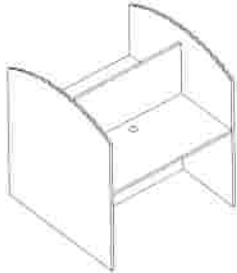

Double-Sided Carols

MODEL

DIMENSIONS (inches) (D x W x H)

3MM1

#634

48x48x54H Double sided CAROL UNIT w/bow top end panel, all 1".....\$1653.00

624

623