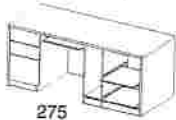

* SUBSTITUTE SINGLE #PL7 2½" SQUARE LEG for \$120.00/each x 7 = \$720.00

COMPUTER OFFICE FURNITURE

& HOME

OFFICE FURNITURE

270
3/4 Modesty STE1

272

275

MODEL	DIMENSIONS (inches) (D x W x H)	STE1	3MST2 3MST1	3MM2 3MM1	3MM5 3MM4 3MM3
#270	30x60x29H 17" TOWER B/FL w/KEYBOARD	\$681.00	\$804.00	\$942.00	\$1200.00
#272	12x60x20H HUTCH F4S	\$393.00	N/A	\$468.00	\$537.00
PRICE AS SHOWN #270 / 272		\$1074.00	\$1272.00	\$1410.00	\$1737.00
#275	30x72x29H Double Ped Desk B/B/F, KEYBOARD, TOWER with 2 slide-out trays	\$1146.00	N/A	\$1500.00	\$1677.00