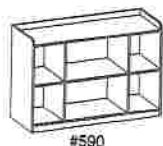

DAYCARE

STORAGE UNITS Fully assembled with Solid Back

#590