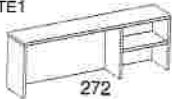

* SUBSTITUTE SINGLE #PL7 2½" SQUARE LEG for \$120.00/each x 7 = \$720.00

COMPUTER OFFICE FURNITURE

& HOME

OFFICE FURNITURE

270
3/4 Modesty STE1

272

275

MODEL	DIMENSIONS (inches) (D x W x H)	STE1	3MST2 3MST1	3MM2 3MM1	3MM5 3MM4 3MM3
#270	30x60x29H 17" TOWER B/FL w/KEYBOARD	\$681.00	\$804.00	\$942.00	\$1200.00
#272	12x60x20H HUTCH F4S	\$393.00	N/A	\$468.00	\$537.00
PRICE AS SHOWN #270 / 272		\$1074.00	\$1272.00	\$1410.00	\$1737.00
#275	30x72x29H Double Ped Desk B/B/F, KEYBOARD, TOWER with 2 slide-out trays	\$1146.00	N/A	\$1500.00	\$1677.00