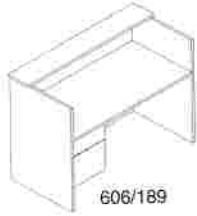

MODEL	DIMENSIONS (inches) (D x W x H)	STE1	3MST2 3MST1	3MM2 3MM1
#606/189	30x60x42H RECEPTION DESK B/F L or R with TRANSACTION SHELF	$1056.00	$1170.00	$1260.00
#6001/189	20x40x42H RECEPTION RETURN B/F L or R	$780.00	$864.00	$954.00
PRICE AS SHOWN #606/189 / 6001/189		$1836.00	$2034.00	$2214.00

TRANSACTION SHELF OVER RETURN IS EXTRA (PRICED BY SQUARE FOOT)

RECEPTION DESK CURVE

WITH RETURN F/F-B/B/FL
(2 SIZES 66" & 72")

**TRANSACTION SHELF OVER
RETURN IS EXTRA**
(PRICED BY SQUARE FOOT)

3MM1
3 MILLIMETER
1" EDGE