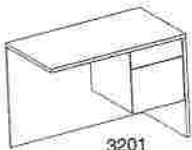

• 2" TOP 3MM4 NOT AVAILABLE FOR EXTENDED CORNER UNITS

EXTENDED CORNER

"E" STATION WITH PENINSULA IN MIDDLE

#5846

#5821

#5761X

#5745

MODEL	DIMENSIONS (inches) (D x W x H)	STE1	3MST2 3MST1	3MM2 3MM1	3MM5 3MM3
#5846L	24(R)x36(R)x72(L)x20(L)x29H..... MULTI-FILE ON LEFT	\$1572.00	N/A	\$1791.00	\$2232.00
#5846R	24(L)x36(L)x72(R)x20(R)x29H..... MULTI-FILE ON RIGHT	\$1572.00	N/A	\$1791.00	\$2232.00
#5821	36/48x72x29H DOUBLE P-TOP TABLE.....	\$693.00	N/A	\$951.00	\$1293.00
#5761X	15x36x43H HUTCH F4S with doors & cubbies..... 1/2 LEG LEFT & RIGHT *THIS UNIT MUST BE SECURED ON BOTH RIGHT & LEFT HUTCHES WITH FLAT BRACKETS*	\$729.00	N/A	\$858.00	\$975.00
#5745RX	36(L)x72(R)x15x15x43H CORNER HUTCH..... with doors & cubbies, 1/2 LEG RIGHT	\$1434.00	N/A	\$1818.00	\$2202.00
#5745LX	36(R)x72(L)x15x15x43H CORNER HUTCH..... with doors & cubbies, 1/2 LEG LEFT	\$1434.00	N/A	\$1818.00	\$2202.00
PRICE AS SHOWN					
#5846R / 5821 / 5761X / 5745RX / 5745LX.....		\$7434.00	NA	\$9027.00	\$11136.00

• 2" TOP 3MM4 NOT AVAILABLE FOR EXTENDED CORNER UNITS & CORNER HUTCHES
 • THIS UNIT CAN BE EXTENDED ON BOTH RIGHT & LEFT SIDES BY ADDING RETURNS & HUTCHES

CORNER ENSEMBLE

3205

251X

3201

MODEL	DIMENSIONS (inches) (D x W x H)	STE1	3MM2 3MM1	3MM5 3MM3
#3205	20x30x20x20x29H CORNER UNIT	\$474.00	\$531.00	\$666.00
#251X	20x72x29H 2-DRAWER 36" LATERAL SINGLE PED CREDENZA (L or R) w/lock ½ LEG RIGHT	\$1080.00	\$1269.00	\$1515.00
#3201	20x40x29H (36" to 48") RETURN B/F (L or R)	\$396.00	\$582.00	\$756.00
PRICE AS SHOWN				
#5800X / 3204X / 177		\$1950.00	\$2382.00	\$2937.00