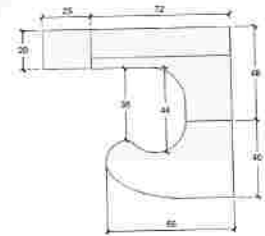

3MM1
3 MILLIMETER
1" EDGE

3MM2
3 MILLIMETER
1" FLUTED EDGE

CURVE PENINSULA "U"-STATION