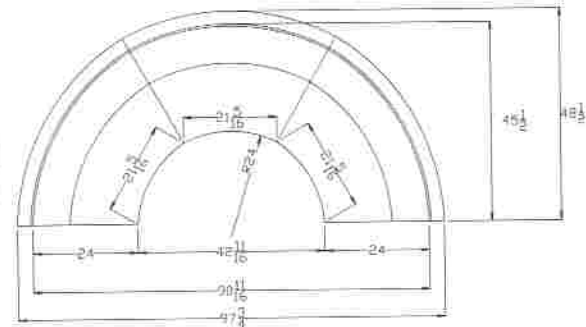

CIRCULAR RECEPTION

FAUX LEATHER BACK