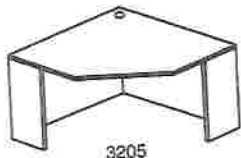

CORNER ENSEMBLE

3205