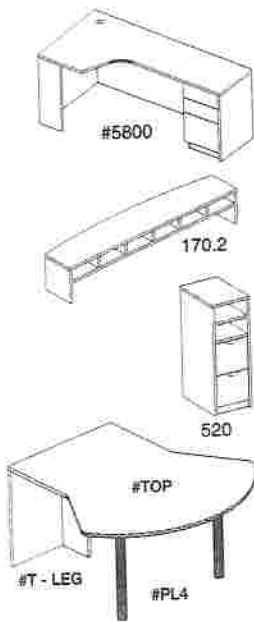

MAIN SCHOOL OFFICE

2-PERSON RECEPTION