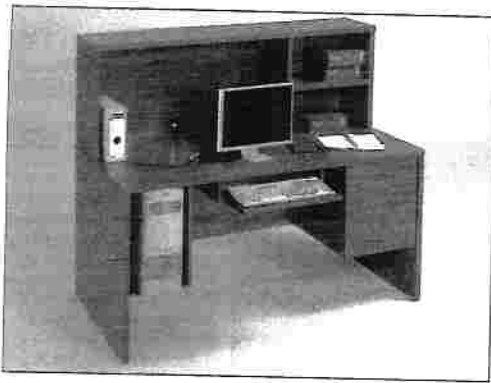

COMPUTER OFFICE FURNITURE

& HOME

OFFICE FURNITURE

MODEL	DIMENSIONS (inches) (D x W x H)	STE1	3MST2 3MST1	3MM2 3MM1	3MM5 3MM4 3MM3
#270	30x60x29H 17" TOWER B/FL w/KEYBOARD	$681.00	$804.00	$942.00	$1200.00
#272	12x60x20H HUTCH F4S	$393.00	N/A	$468.00	$537.00
PRICE AS SHOWN #270 / 272		$1074.00	$1272.00	$1410.00	$1737.00
#275	30x72x29H Double Ped Desk B/B/F, KEYBOARD, TOWER with 2 slide-out trays	$1146.00	N/A	$1500.00	$1677.00