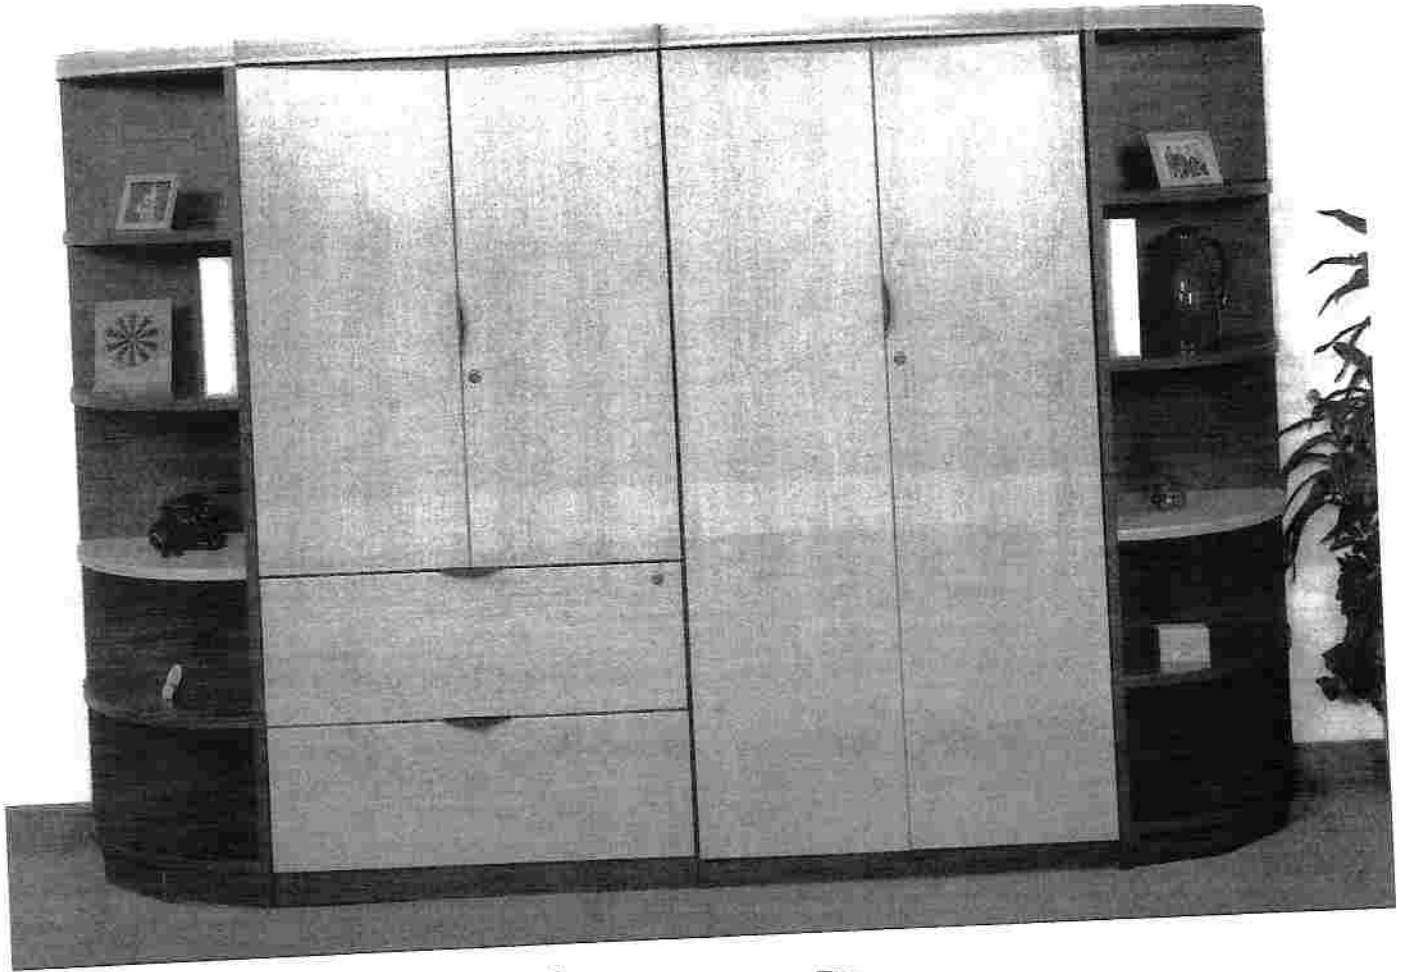

STORAGE UNIT WITH CORNER BOOKCASES

3MM4
3 MILLIMETER
1" SCALLOPED EDGE

MODEL	DIMENSIONS (inches) (D x W x H)	STE1	3MM2 3MM1	3MM5 3MM4 3MM3
#2072R (2 PCES)	20x20x72H CORNER BOOKCASE.....	$714.00.....	$894.00.....	$936.00
<i>*THIS UNIT MUST BE SECURED ON BOTH LEFT & RIGHT OF STORAGE UNITS WITH FLAT BRACKETS*</i>				
#5830BT	20/23x36x72H BOW TOP..... 2-DRAWER LATERAL / 2-DOOR STORAGE	$1644.00.....	$1782.00.....	$1893.00
#5832BT	20/23x36x72H BOW TOP ..... 2-DOOR STORAGE	$1191.00.....	$1326.00.....	$1437.00
PRICE AS SHOWN				
#2072R / 2072R / 5830BT / 5832BT.....		$4263.00.....	$4896.00.....	$5202.00

OUTSIDE DOORS ON STORAGE UNITS IS OPTIONAL AT NO CHARGE.
INSIDE DOORS ARE STANDARD (see pages 17 & 20).