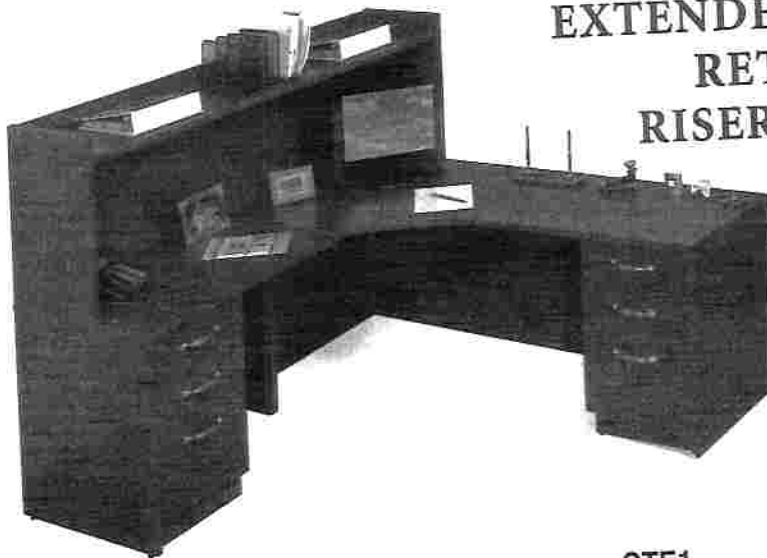

EXTENDED CORNER/ RETURN/ RISER HUTCH

3MM1
3 MILLIMETER
1" EDGE

3MM2
3 MILLIMETER
1" FLUTED EDGE

MODEL	DIMENSIONS (inches) (D x W x H)	STE1	3MM2 3MM1	3MM5 3MM3
#5800X	24(L)x36(L)x72(R)x24(R)x29H EXTENDED CORNER B/B/FL (L or R)	$1155.00	$1380.00	$1821.00
#3204X	24x36x29H (36" to 42") RETURN B/B/F (L or R)	$570.00	$792.00	$960.00
#177	12x72x24H F4S BOOKCASE RISER HUTCH	$447.00	$522.00	N/A
PRICE AS SHOWN				
#5800X / 3204X / 177		$2172.00	$2694.00	

2" TOP 3MM4 NOT AVAILABLE FOR EXTENDED CORNERS