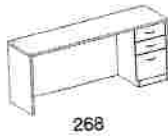

MODEL	DIMENSIONS (inches) (D x W x H)	STE1	3MM2 3MM1	3MM5 3MM3
#5800BT	24x72x30/36x24x29H BOW TOP..... EXTENDED CORNER COCKPIT CURVE B/B/FL (L or R)	$1155.00.....	$1380.00.....	$1821.00
#5005/4	24x36 BRIDGE & MODESTY..... COCKPIT CURVE	$420.00.....	$477.00.....	$501.00
#268	20x72x29H SINGLE PED DESK..... B/B/FL (L or R)	$750.00.....	$963.00.....	$1185.00
#5745	15x36x72x15x43H CORNER HUTCH.. with DOORS & CUBBIES	$1434.00.....	$1818.00.....	$2202.00
#CT	½ LEG CURVE ON LEFT PANEL.....	$120.00.....	$120.00.....	$120.00
#5830	20x36x72H 2-DRAWER LATERAL.... 2-DOOR STORAGE w/lock	$1464.00.....	$1602.00.....	$1713.00
PRICE AS SHOWN				
#5800BT / 5005/4 / 268 / 5745 / 5830.....		$5343.00.....	$6360.00.....	$7542.00

2" TOP 3MM4 NOT AVAILABLE FOR CORNER or EXTENDED CORNER UNITS

**HANDLES NOT INCLUDED IN PRICING & ARE AVAILABLE AT AN EXTRA CHARGE :
SEE OPTION #21**