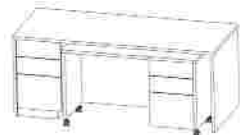

SPACE-SAVER DESK

DESK SHOWN IS 66"

MODEL	DIMENSIONS (inches) (D x W x H)	STE1	3MST1	3MM1
#207	30x66x29H SINGLE PED DESK B/FL	$681.00	$756.00	$888.00
#238	30x72x29H SINGLE PED DESK B/FL	$696.00	$774.00	$918.00
#265 *	30x66x29H SINGLE PED DESK B/B/FL	$813.00	$903.00	$1065.00
#239	30x72x29H SINGLE PED DESK B/B/FL	$888.00	$1023.00	$1161.00
#SH101WH	20x48x27H F4S SHELL on wheels all 1" (fits under desk)	$483.00	N/A	$540.00
#220WH	20x40x27H SINGLE PED CREDENZA B/FL (up to 48" at no charge)	$522.00	$624.00	$708.00
#234WH *	20x42x27H F4S SINGLE PED DESK B/B/FL on wheels all 1" (fits under desk)	$663.00	$759.00	$867.00

PRICE AS SHOWN #265 / 234WH..... $1476.00..... $1662.00..... $1932.00

All units are available in 25 colors including 2-tone & edge treatment