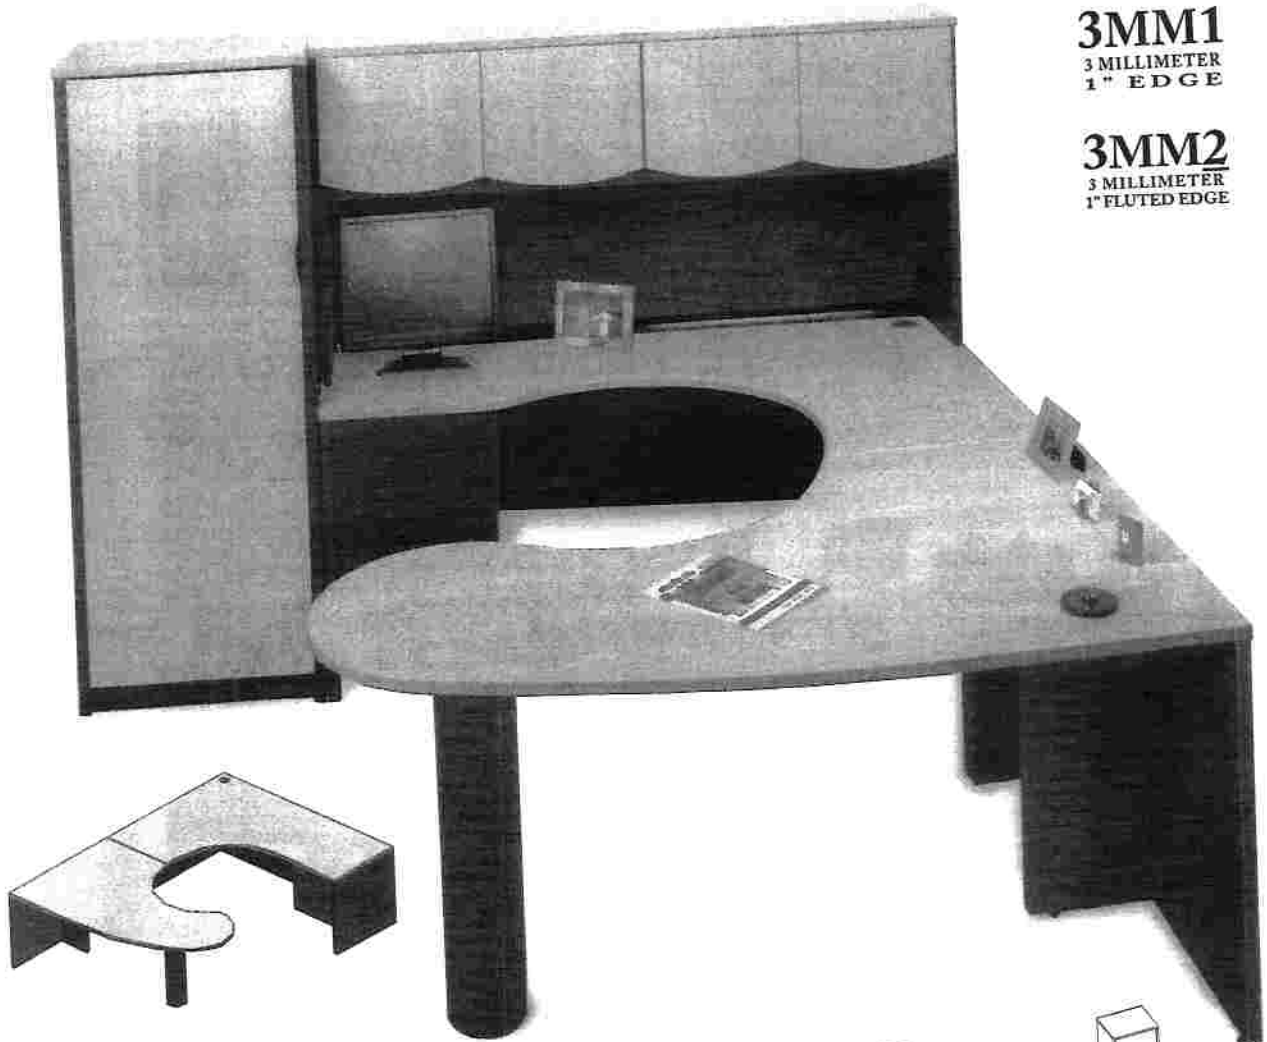

CURVE PENINSULA "U"-STATION

3MM1
3 MILLIMETER
1" EDGE

3MM2
3 MILLIMETER
1" FLUTED EDGE

MODEL	DIMENSIONS (inches) (D x W x H)	STE1	3MST2 3MST1	3MM2 3MM1	3MM5 3MM3
#5822	40/24x66x29H CURVE PENINSULA with POST LEG	$702.00	N/A	$996.00	$1386.00
#5823	20x66x48x24x29H EXTENDED CORNER CURVE B/FL	$1074.00	$1173.00	$1254.00	$1734.00
#5836	20x24x65H 1-DOOR STORAGE UNIT w/ 3 ADJ. SHELVES (1" MATERIAL)	$756.00	N/A	$840.00	$918.00
#5066	15x66x36H HUTCH	$495.00	N/A	$585.00	$696.00
#14	DOOR FOR HUTCH	$210.00	N/A	$261.00	$261.00
#DO#7	DOOR OPTION #7	$120.00	N/A	$120.00	$120.00
	PRICE AS SHOWN	$3357.00	$3975.00	$4056.00	$5115.00

• 2" TOP 3MM4 NOT AVAILABLE FOR EXTENDED CORNER UNITS