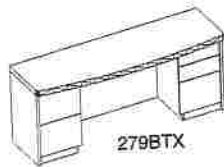

3MM1
3 MILLIMETER
1" EDGE

NY3M
3 MILLIMETER
ALUMINUM LOOK

570

244

5072H

5867

MODEL	DIMENSIONS (inches) (D x W x H)	NY3M
#3MM1-5867	24x25x65H WARDROBE / STORAGE F/FL..... ALL 1" MATERIAL	\$1584.00
#NY3M-244	24x72x29H 4-DOOR STORAGE w/lock.....	\$1683.00
#3MM1-5072H	15x72x36H HUTCH F4S without doors.....	\$639.00
#OPTION 29	Set of (4) aluminum-look doors for HUTCH.....	\$960.00
#3MM1-570	20x15½x27H B/B/FL MOBILE on wheels.....	\$513.00
#3MM1-TOP	24/30x72x1" CRESCENT TOP.....	\$435.00
#OPTION 26	2½" brushed chrome POST LEG (4-pces x \$60.00)....	\$240.00
PRICE AS SHOWN		
#5867 / 244 / 5072H / NY / 570 / TOP / PL4.....	(4-pce) (4-pce)	\$6054.00

EXECUTIVE FURNITURE

The Bow tops of these units are 2 inches thick and have a 3MM4 edge

281BT

279BTX

5732BT

5832BT

5830BT

MODEL	DIMENSIONS (inches) (D x W x H)	STE1	3MST2 3MST1	3MM2 3MM1	3MM5 3MM4 3MM3
#281BT	36/42x72x29H BOW TOP CREDENZA... DOUBLE PED B/B/F-B/B/FL	\$1398.00	\$1539.00	\$1776.00	\$1911.00
#279BTX	20/23x72x29H BOW TOP CREDENZA... DOUBLE PED F/F-B/B/FL	\$1239.00	\$1323.00	\$1521.00	\$1719.00
#5732BT	15x72x43H BOW TOP HUTCH F4S... w/DOORS/CUBBIES	\$1227.00	N/A	\$1422.00	\$1599.00
#5830BT	20/23x36x72H BOW TOP... 2-DRAWER LATERAL 2-DOOR STORAGE w/locks	\$1644.00	N/A	\$1782.00	\$1893.00
#5832BT	20/23x36x72H 2-DOOR STORAGE... w/BOW TOP & locks	\$1191.00	N/A	\$1326.00	\$1437.00