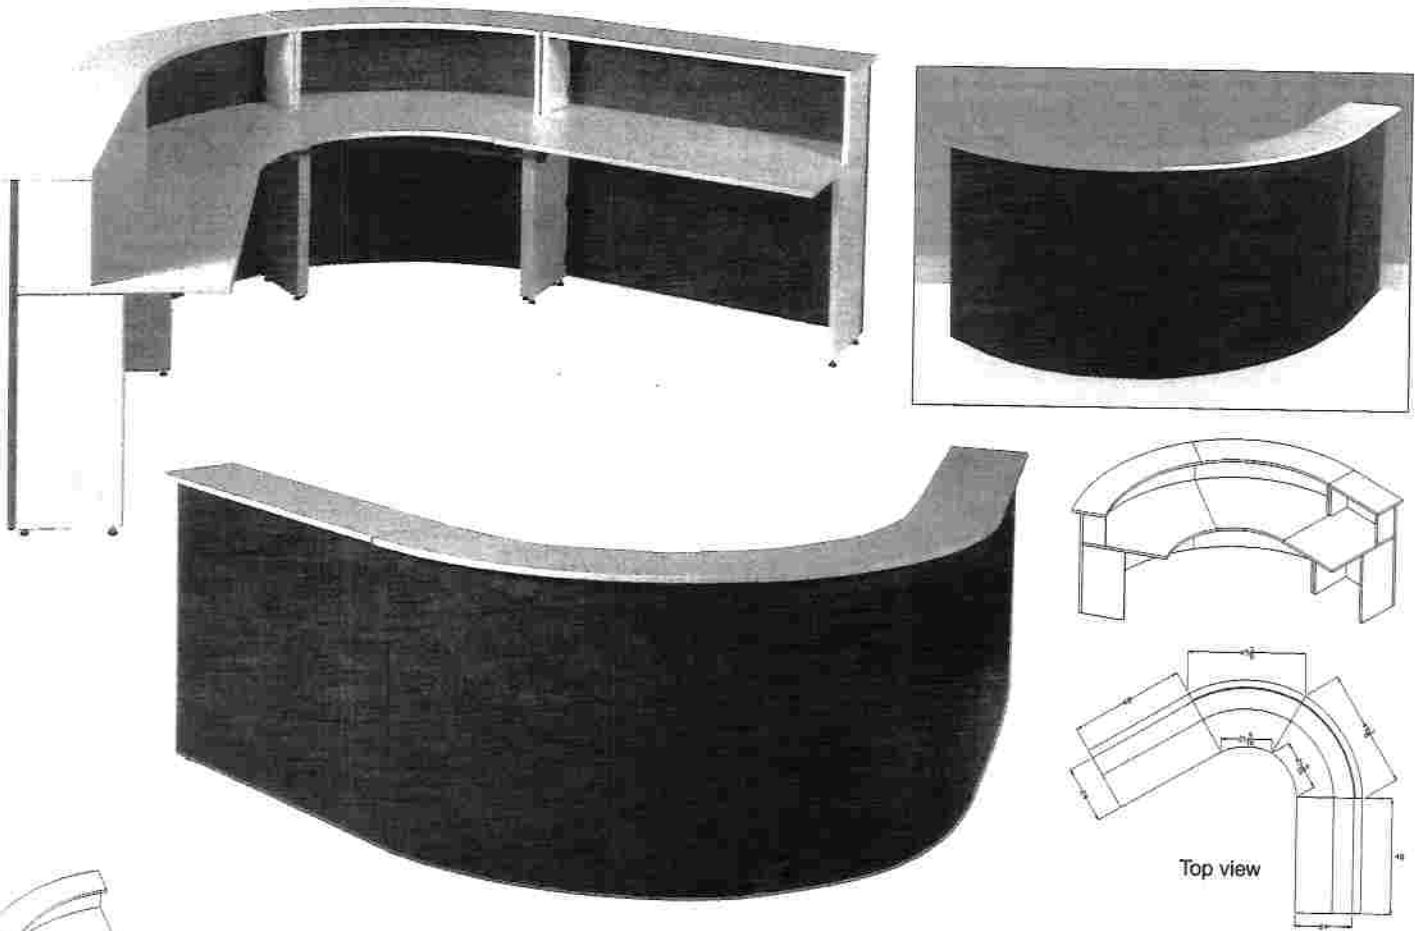

CIRCULAR RECEPTION

FAUX LEATHER BACK

MODEL	DIMENSIONS (inches) (D x W x H)	3MM1
#650	24x46x42H CIRCULAR RECEPTION DESK w/transaction shelf.....	\$2400.00
#650	24x46x42H CIRCULAR RECEPTION DESK w/transaction shelf.....	\$2400.00
#651	24x48x42H RECTANGULAR RECEPTION DESK w/transaction shelf.....	\$2100.00
#651	24x48x42H RECTANGULAR RECEPTION DESK w/transaction shelf.....	\$2100.00
PRICE AS SHOWN 650 / 650 / 651 / 651.....		\$9000.00
#650	24x46x42H CIRCULAR RECEPTION DESK w/transaction shelf.....	\$2400.00
#650	24x46x42H CIRCULAR RECEPTION DESK w/transaction shelf.....	\$2400.00
#652	24x24x42H RECTANGULAR RECEPTION DESK w/transaction shelf.....	\$1200.00
PRICE AS SHOWN 650 / 650 / 652.....		\$6000.00