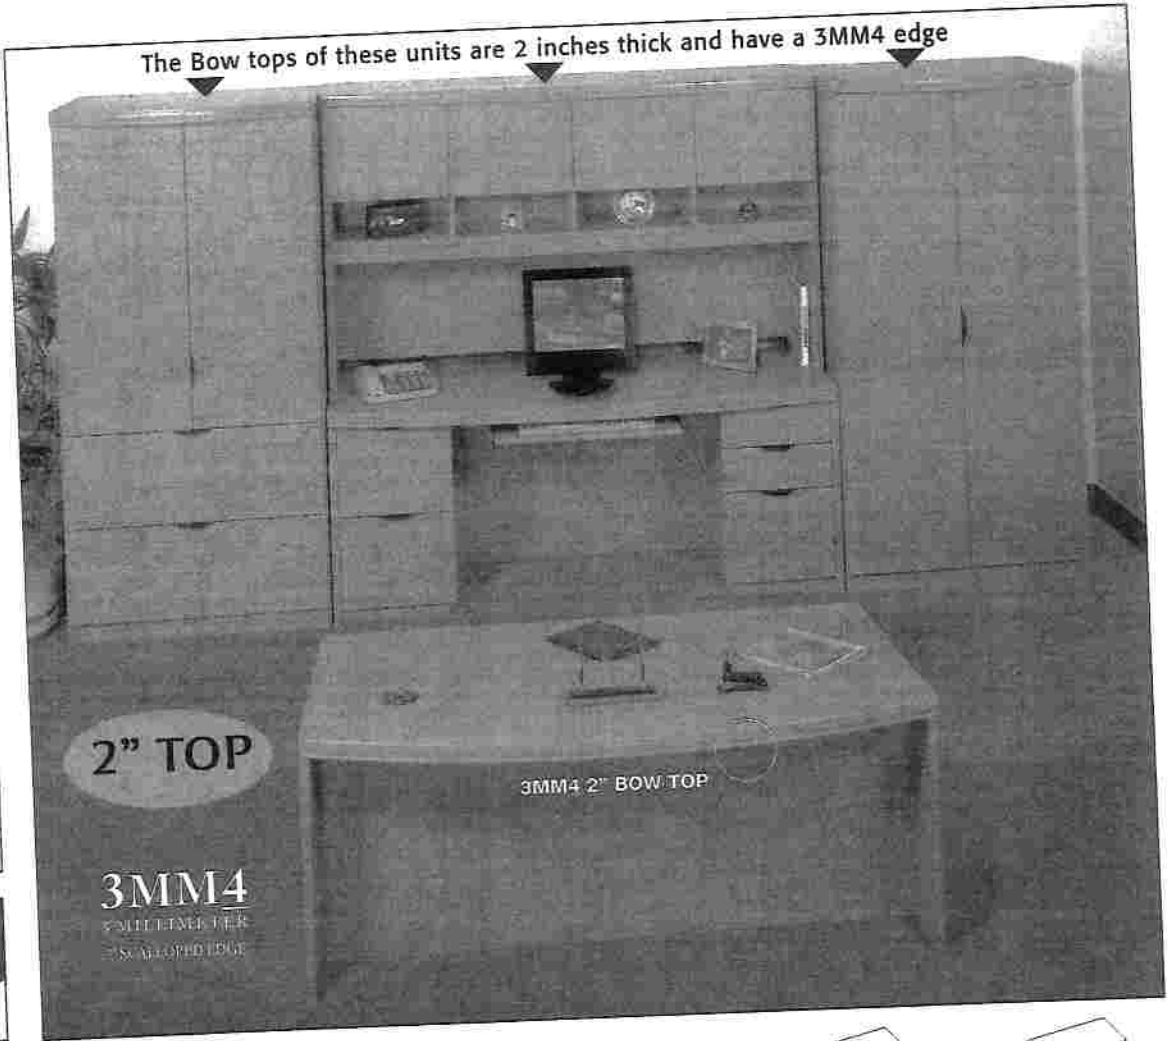

EXECUTIVE FURNITURE

The Bow tops of these units are 2 inches thick and have a 3MM4 edge

MODEL	DIMENSIONS (inches) (D x W x H)	STE1	3MST2 3MST1	3MM2 3MM1	3MM5 3MM4 3MM3
#281BT	36/42x72x29H BOW TOP CREDENZA... DOUBLE PED B/B/F-B/B/FL	$1398.00	$1539.00	$1776.00	$1911.00
#279BTX	20/23x72x29H BOW TOP CREDENZA... DOUBLE PED F/F-B/B/FL	$1239.00	$1323.00	$1521.00	$1719.00
#5732BT	15x72x43H BOW TOP HUTCH F4S... w/DOORS/CUBBIES	$1227.00	N/A	$1422.00	$1599.00
#5830BT	20/23x36x72H BOW TOP... 2-DRAWER LATERAL 2-DOOR STORAGE w/locks	$1644.00	N/A	$1782.00	$1893.00
#5832BT	20/23x36x72H 2-DOOR STORAGE... w/BOW TOP & locks	$1191.00	N/A	$1326.00	$1437.00

PRICE AS SHOWN
#281BT / 279BT / 5732BT / 5830BT / 5832BT ..... $6699.00 ..... $7392.00 ..... $7827.00 ..... $8559.00

OUTSIDE DOORS ON STORAGE UNITS IS OPTIONAL AT NO CHARGE.
DE DOORS ARE STANDARD (see pages 17 & 20).

LIST U.S. DOLLARS 2013