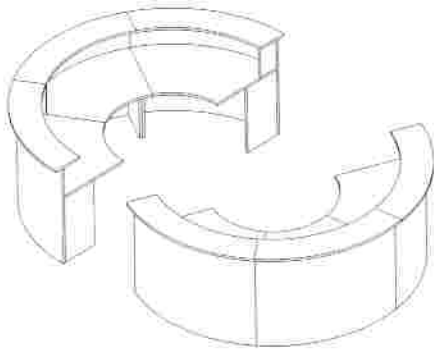

CIRCULAR RECEPTION

FAUX LEATHER BACK