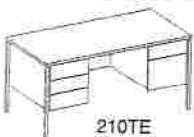

BOW TOP CURVE

B/FL PENINSULA

5815BT 30/36x66x29H B/F
5816BT 30/36x72x29H B/F

• 2" TOPS ARE NOT AVAILABLE FOR EXTENDED CORNER UNITS

TEACHERS DESKS

210TE
200TE

245TE
240TE

MODEL	DIMENSIONS (inches) (D x W x H)	3MST2 3MST1
#210TE	30x72x29H DOUBLE PED DESK B/B/B-B/FL	\$882.00
#200TE	30x60x29H DOUBLE PED DESK B/B/B-B/FL	\$789.00
#245TE	30x48x29H SINGLE PED DESK B/FL	\$600.00
#240TE	24x43x29H SINGLE PED DESK B/FL	\$525.00