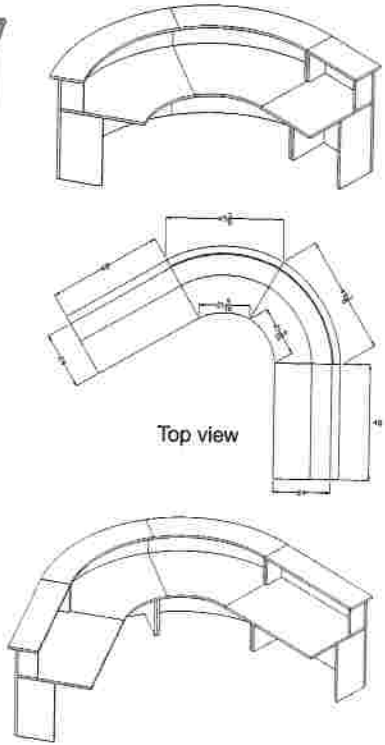

CIRCULAR RECEPTION

FAUX LEATHER BACK

MODEL	DIMENSIONS (inches) (D x W x H)	3MM1
#650	24x46x42H CIRCULAR RECEPTION DESK w/transaction shelf.....	\$2400.00
#650	24x46x42H CIRCULAR RECEPTION DESK w/transaction shelf.....	\$2400.00
#651	24x48x42H RECTANGULAR RECEPTION DESK w/transaction shelf.....	\$2100.00
#651	24x48x42H RECTANGULAR RECEPTION DESK w/transaction shelf.....	\$2100.00
PRICE AS SHOWN 650 / 650 / 651 / 651.....		\$9000.00
#650	24x46x42H CIRCULAR RECEPTION DESK w/transaction shelf.....	\$2400.00
#650	24x46x42H CIRCULAR RECEPTION DESK w/transaction shelf.....	\$2400.00
#652	24x24x42H RECTANGULAR RECEPTION DESK w/transaction shelf.....	\$1200.00
PRICE AS SHOWN 650 / 650 / 652.....		\$6000.00