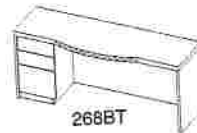

MANHATTAN SERIES

A DISTINCTIVE DESIGN

MAN5
3 MILLIMETER
1 5/8" FLUTED EDGE

AVAILABLE IN 6 FINISHES

268BT

MODEL	DIMENSIONS (Inches) (D x W x H)	3MM2 3MM1	MAN2 MAN1	3MM5 3MM4 3MM3	MAN5 MAN4 MAN3
#MAN?-239BT	30/36x72x29H BOW TOP B/B/FL.....		$1341.00.....		$1581.00
#3MM?-5003/4X	18x48 BRIDGE & MODESTY.....	$345.00.....		$453.00.....	
#MAN?-268BT	20/23x72x29H BOW TOP B/B/FL.....		$1143.00.....		$1365.00
#MAN?-5732BTDO	15/18x72x43H BOW TOP/DOORS/ CARRIES/DOOR OPTION #1.....		$1542.00.....		$1719.00
#3MM?-5868BT	20/23x25x72H F4S WARDROBE..... STORAGE F/FI (1" MATERIAL)	$1731.00.....		$1800.00.....	
PRICE AS SHOWN	#239BT / 5003/4X / 268BT / 5732BTDO / 5868BT.....	$6102.00.....		$6918.00.....