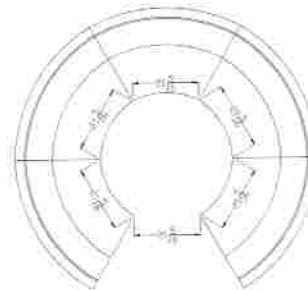

CIRCULAR RECEPTION

FAUX LEATHER BACK