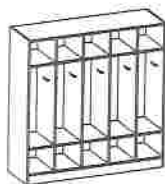

DAYCARE

STORAGE UNITS Fully assembled with Solid Back

3MM1

MODEL

**DIMENSIONS (inches)
(D x W x H)**

#590

17x46x32H 6-COMPARTMENT w/top lip storage unit,.....$930.00
all 5/8" material w/solid back

#591

17x50½x54½H 8-COMPARTMENT on 3 rows w/top lip storage.....$1245.00
unit, all 5/8" material w/solid back

LOCKERS Fully assembled with Solid Back

#592

MODEL

**DIMENSIONS (inches)
(D x W x H)**

3MM1

#592 (2-pces)

15x49x48H 5-COMPARTMENT w/2 double hooks per.....$1299.00
compartment, all 5/8" material w/solid back

#593

15x15x24x24x48H CORNER UNIT w/4 double hooks.....$897.00
all 5/8" material w/solid back

PRICE AS SHOWN

#592 / 592 / 593 .....$3495.00

LOCKERS with Deeper Base: Fully assembled with Solid Back

MODEL

**DIMENSIONS (inches)
(D x W x H)**

3MM1

#594 (2-pces)

18/15x49x48H 5-COMPARTMENT w/bottom step, 2 double hooks..$1749.00
per compartment, all 5/8" material w/solid back

#595

18x18x24x24x48H CORNER UNIT w/bottom step, 4 double hooks..$1197.00
all 5/8" material w/solid back

PRICE AS SHOWN

#594 / 594 / 595 .....$4695.00

All units are available in 25 colors including 2-tone & edge treatment