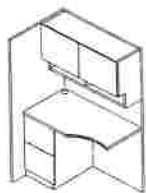

665C/191/24