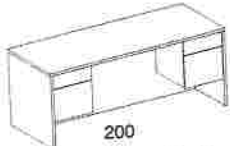

L SHAPE DESK

203 or 204
Full Modesty on 3MM
3/4 Modesty on STE1 & 3MST

200
Full Modesty on 3MM

201
3/4 Modesty on STE1 & 3MST

5012

MODEL	DIMENSIONS (inches) (D x W x H)	STE1	3MST2 3MST1	3MM2 3MM1	3MM5 3MM4 3MM3
#203	30x60x29H SINGLE PED DESK B/FL ... 20x40x29H (up to 48") B/F RETURN	\$1011.00	\$1179.00	\$1383.00	(\$1791.00)
#204	30x66x29H SINGLE PED DESK B/FL ... 20x42x29H (up to 48") B/F RETURN	\$1116.00	\$1296.00	\$1521.00	\$1911.00
#200	30x60x29H DOUBLE PED DESK ... B/F-B/FL	\$681.00	\$804.00	\$942.00	\$1200.00
#201	20x60x29H SINGLE PED CREDENZA .. B/F-B/FL	\$681.00	\$804.00	\$942.00	\$1113.00
#5012	15x60x31H HUTCH F4S..... DOOR LEFT & RIGHT	\$558.00	N/A	\$696.00	NA
PRICE AS SHOWN.....		\$1920.00	\$2304.00	\$2580.00	