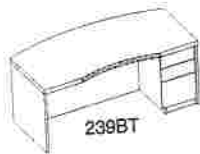

MANHATTAN SERIES

A DISTINCTIVE DESIGN

MAN5
3 MILLIMETER
1 5/8" FLUTED EDGE

AVAILABLE IN 6 FINISHES

239BT

MODEL	DIMENSIONS (Inches) (D x W x H)	3MM2 3MM1	MAN2 MAN1	3MM5 3MM4 3MM3	MAN5 MAN4 MAN3
#MAN?-239BT	30/36x72x29H BOW TOP B/B/FL.....		$1341.00.....		$1581.00
#3MM?-5003/4X	18x48 BRIDGE & MODESTY.....	$345.00.....		$453.00.....	
#MAN?-268BT	20/23x72x29H BOW TOP B/B/FL.....		$1143.00.....		$1365.00
#MAN?-5732BTDO	15/18x72x43H BOW TOP/DOORS/ CARRIES/DOOR OPTION #1.....		$1542.00.....		$1719.00
#3MM?-5868BT	20/23x25x72H F4S WARDROBE..... STORAGE F/FI (1" MATERIAL)	$1731.00.....		$1800.00.....	
PRICE AS SHOWN	#239BT / 5003/4X / 268BT / 5732BTDO / 5868BT.....	$6102.00.....		$6918.00.....