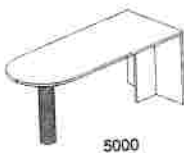

U-STATION

STE1
STRAIGHT EDGE

5000

Full Modesty on 3MM
3/4" Modesty for STE1

MODEL	DIMENSIONS (inches) (D x W x H)	STE1	3MM2 3MM1	3MM5 3MM4 3MM3
#5000	30x60 D-TOP TABLE.....	$504.00.....	$630.00.....	$810.00
#5003/4	20x48 BRIDGE & MODESTY.....	$279.00.....	$345.00.....	$453.00
#216	20x60x29H SINGLE PED CREDENZA.. B/FL (L or R)	$615.00.....	$738.00.....	$888.00
#5002	12x60x31H F4S OPEN HUTCH.....	$393.00.....	$537.00.....	N/A.....
#5060	15x60x36H F4S OPEN HUTCH.....	($453.00).....	($561.00).....	($630.00)
PRICE AS SHOWN #5000 / 5003/4 / 216 / 5002.....		$1791.00.....	$2250.00.....	
PRICE AS SHOWN #5000 / 5003/4 / 216 / 5060.....				$2781.00

STE1 = 2 1/2" DIAMETER POST LEG   3MM = 6" DIAMETER POST LEG

FOR STE1 LINE, END PANELS ARE PACKED ON TOP OF DESK