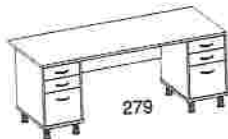

5825

5824X

5830

5732

MODEL	DIMENSIONS (inches) (D x W x H)	NY3M
#3MM1-5825	48/42x72x29H CURVE PENINSULA DESK.....	\$996.00
#NY3M-5824X	20x72x48x24x29H EXTENDED CORNER B/B/FL	\$1800.00
#NY3M-5732	15x72x43H ALUMINUM LOOK HUTCH FRAMED FROSTED GLASS DOORS	\$1941.00
PRICE AS SHOWN		
#5825 / 5824X / 5732.....		\$4737.00
#NY3M-5830	20x30x72H ALUMINUM LOOK 2-DOOR STORAGE... FRAMED FROSTED GLASS DOORS, B/B/L	\$2979.00
PRICE AS SHOWN		
#5825 / 5824X / 5732 / 5830.....		\$7716.00

ALUMINUM EDGE ON SIDE OF PEDESTAL IS AN OPTION AT NO CHARGE

All units are available in 25 colors including 2-tone & edge treatment

NEW YORKER'S SERIES

ALUMINUM LOOK EXECUTIVE OFFICE

MODEL	DIMENSIONS (inches) (D x W x H)	NY3M
#NY3M-274BT	30/36x72x29H BOW TOP DOUBLE PED DESK..... B/B/F-B/B/FL	\$2268.00
#OPTION 42	GRILL MODESTY.....	\$300.00
#NY3M-279	20x72x29H DOUBLE PED CREDENZA..... B/B/F-B/B/FL	\$1905.00
#NY3M-5732	15x72x43H HUTCH w/ALUMINUM LOOK..... FRAMED FROSTED GLASS DOORS	\$1941.00
PRICE AS SHOWN #274BT / 279 / 5732.....		\$6414.00
#NY3M-5830	20x30x72H B/B/L 2 -DOOR STORAGE ALUMINUM LOOK FRAMED FROSTED GLASS DOORS	\$2979.00
PRICE AS SHOWN #274BT / 279 / 5732 / 5830.....		\$9393.00
#NY3M-550	20x30x29H FREE STANDING PEDESTAL B/B/LL (F4S).....	\$1113.00