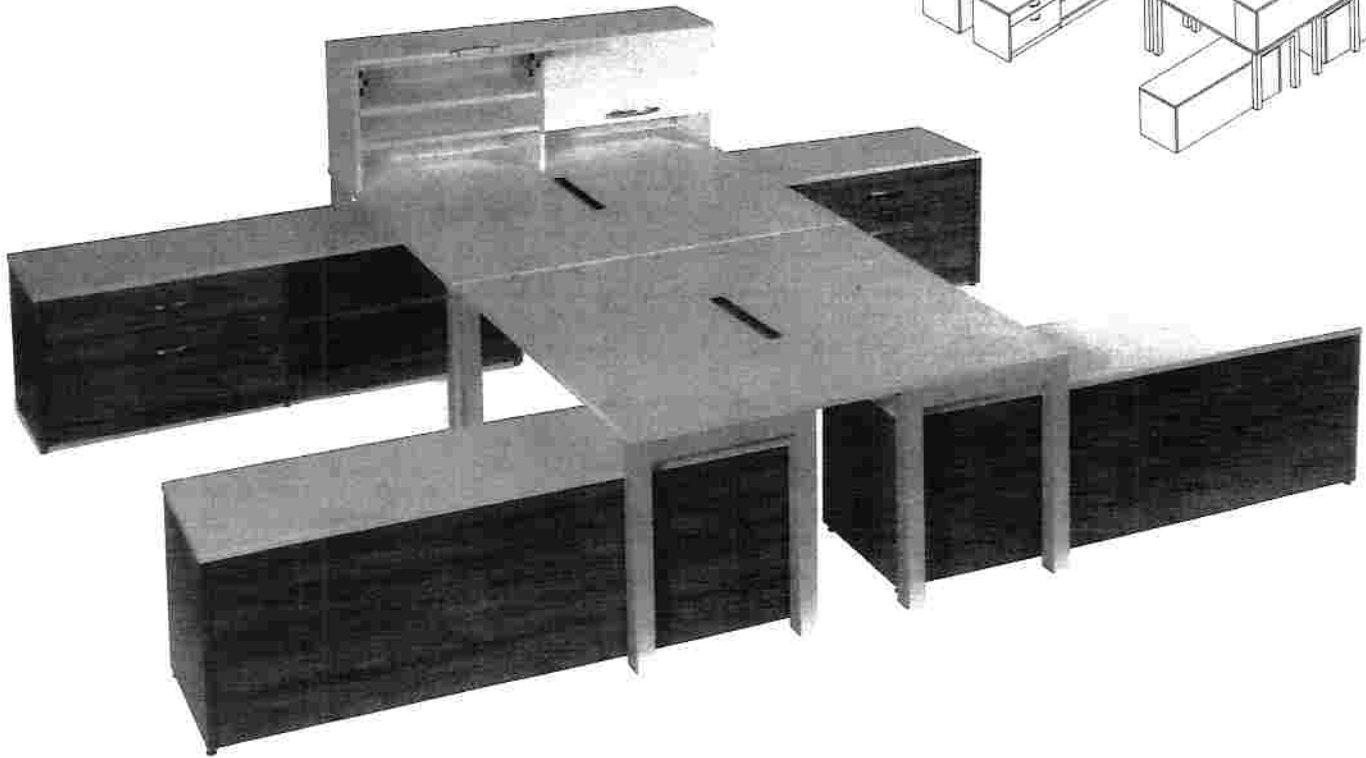

4-PERSON BENCHING WORK STATION

MODEL	DIMENSIONS (inches) (D x W x H)	STE1	3MM2 3MM1	3MM5 3MM4 3MM3
#705.5X5	60x60x1" or 1 5/8" or 2" TOP w/(2) 17" paper slot grommets	$636.00	$711.00	$1236.00
* OPT #PL7	2 " SQUARE 24" U-LEG (4 pces / $450.00 each)	$1800.00	$1800.00	$1800.00
OPT #PG	FROSTED PLEXI-GLASS 12x48	$210.00	$210.00	$210.00
OPT #GS	PLEXI GLASS SUPPORT ($24.00 ea x 2)	$48.00	$48.00	$48.00
#178.60	20x60x20H RISER HUTCH, 2 shelves (L) & (R)	$519.00	$603.00	$708.00
OPT #FD	FLIPPER DOOR ($510.00 ea x 2)	$1020.00	$1020.00	$1020.00
#585R	20x72x23H LOW CREDENZA B/L RIGHT-OPEN SHELF	$897.00	$999.00	$1209.00
#585L	20x72x23H LOW CREDENZA B/L LEFT-OPEN SHELF	$897.00	$999.00	$1209.00
2-PERSON STATION (PRICE AS SHOWN)				
705.5X5 / PL7 / PG / GS / 178.60 / FD / 585L / 585R		$6027.00	$6390.00	$7440.00
4-PERSON STATION (PRICE AS SHOWN)				
705.5X5 / PL7 / PG / GS / 178.60 / FD / 585L / 585R		$12054.00	$12780.00	$14880.00

* SUBSTITUTE SINGLE #PL7 2 " SQUARE LEG for $120.00/each x 7 = $720.00