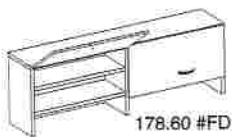

* SUBSTITUTE SINGLE #PL7 2 " SQUARE LEG for $120.00/each x 7 = $720.00