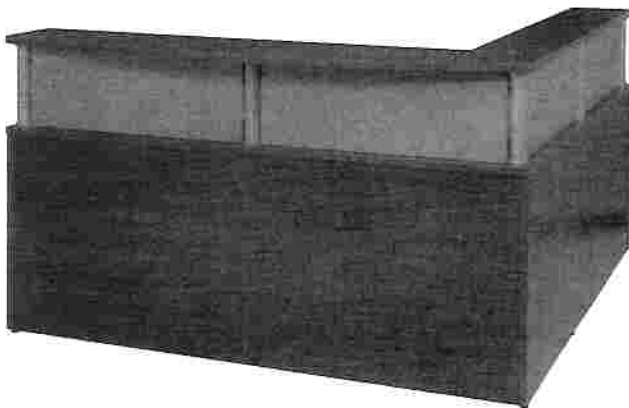

MODEL	DIMENSIONS (inches) (D x W x H)	STE1	3MST2 3MST1	3MM2 3MM1
* #238	30x72x29H SINGLE PED DESK..... B/F/L (LEFT or RIGHT)	$696.00	$774.00	$918.00
* #3202	24x42x29H RETURN..... B/F (LEFT or RIGHT)	$435.00	$540.00	$633.00
#12P	12" ALUMINUM-LOOK POST LEG..... CORNER (1 $81.00) MIDDLE (2x$81.00) END (2x$81.00)	$405.00	$405.00	$405.00
#AGL	FROSTED GLASS with ALUMINUM LOOK FRAME.... 30" (4 PIECES x $396.00)	$1584.00	N/A	$1584.00
#LPP	CHOICE OF 24 LAMINATE COLORS FOR PRIVACY PANEL.... (4 PIECES) STE1= $45.00x4 3MM=$54.00x4	$180.00	N/A	$216.00
#TOP	15X74 TRANSACTION TOP..... FOR BOW..... 64X10 TRANSACTION TOP.....	$138.00 $120.00 $81.00	N/A N/A N/A	$162.00 $120.00 $93.00
PRICE AS SHOWN #238 / 3202 / 12P / AGL / TOP.....		$3459.00	$3678.00	$3915.00
		(5 PCES) (4 PCES) (2 PCES)	OR	OR
PRICE AS SHOWN #238 / 3202 / 12P / LPP / TOP.....		$2055.00	$2310.00	$2547.00
		(5 PCES) (4 PCES) (2 PCES)		

* **FULL HEIGHT MODESTY FOR STE1 & 3MST. ADD..... STE1 = $90.00..... 3MST = $45.00**