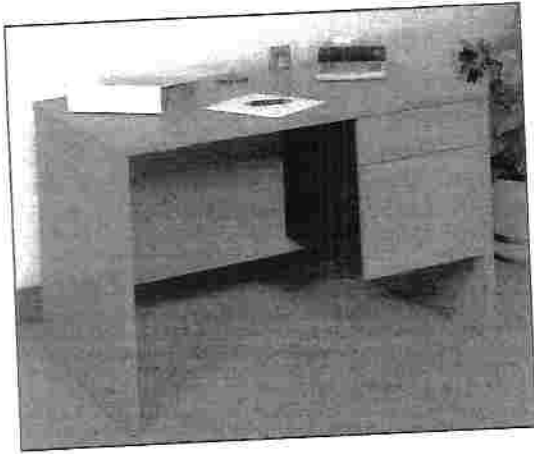

3MST SINGLE PEDESTAL DESK

3MST SPECIFICS:

- 3MM Tops and Sides
- STE1 Pedestals
- Black Pedestals
- Fully Assembled
- Full Extension ball bearing slide on box & file drawers

3MST-245
30x45x29H (up to 48")
Single ped desk B/FL (L) or (R)

3MST1 PROMOTIONAL 3 MILLIMETER
3MST2 PROMOTIONAL 3 MILLIMETER