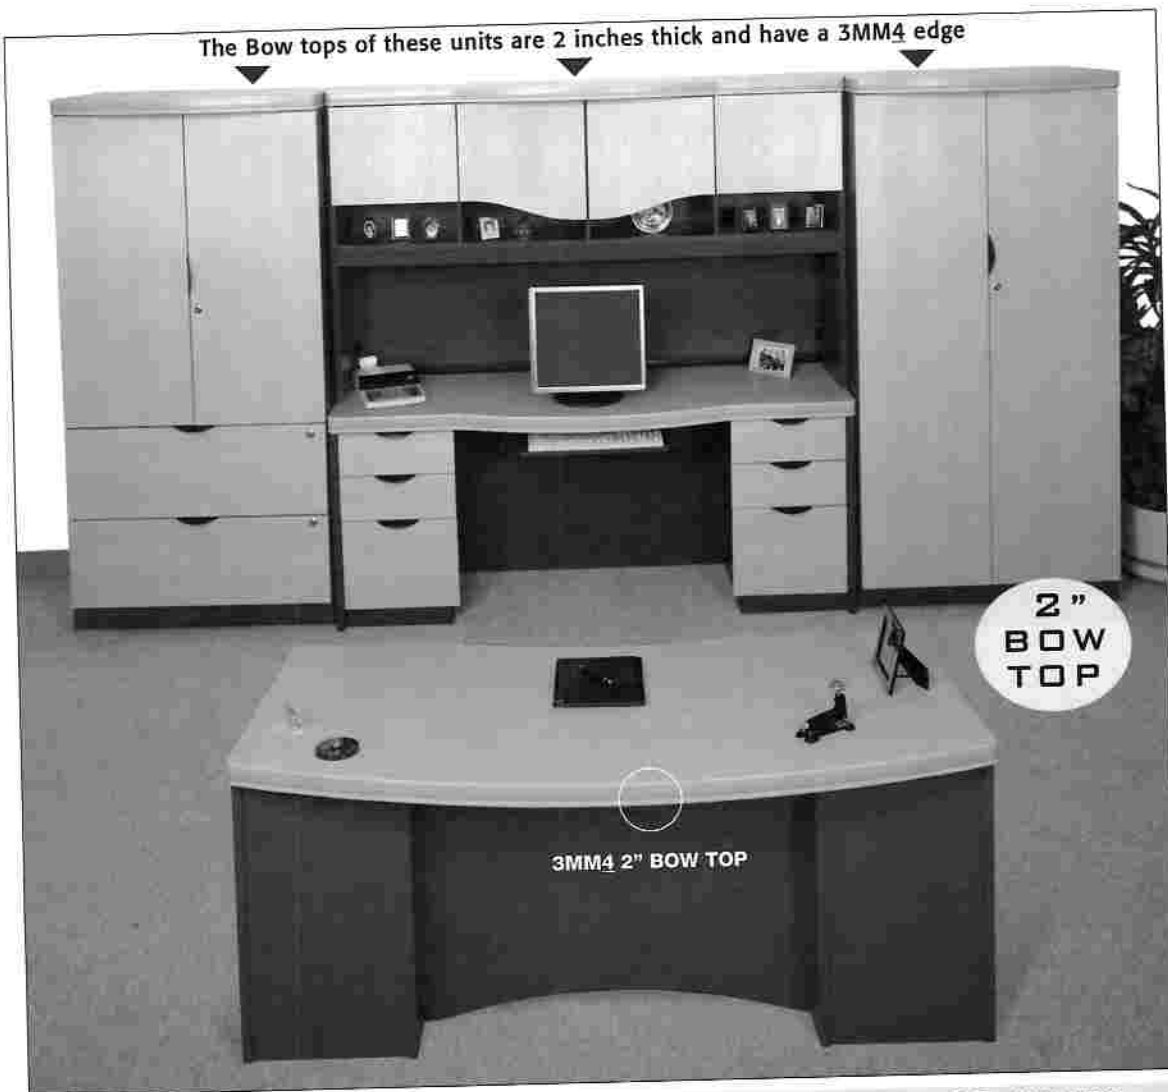

MANHATTAN SERIES

A DISTINCTIVE DESIGN

MAN?
3 MILLIMETER
3MM1 → 3MM2 → 3MM3
3MM4 → 3MM5 EDGE

The Bow tops of these units are 2 inches thick and have a 3MM4 edge

DESK/CREDENZA/HUTCH/STORAGE UNITS

MODEL	DIMENSIONS (inches) (D x W x H)	3MM2	MAN2	3MM5	MAN5
		3MM1	MAN1	3MM4	MAN4
				3MM3	MAN3
#MAN?-274BT	30/36x72x29H BOW TOP B/B/F-B/B/FL.....		$1680.00		$1785.00
#MAN?-279BT	20/23x72x29H BOW TOP B/B/F-B/B/FL.....		$1521.00		$1719.00
#MAN?-5732BTDO	15/18x72x43H BOW TOP HUTCH.....		$1542.00		$1719.00
	CUBBIES/DOOR OPTION #1.....			$1893.00	
#3MM?-5830BT	20/23x36x72H BOW TOP.....	$1782.00			
	2-DRAWER LATERAL/2-DOOR STORAGE.....			$1437.00	
#3MM?-5832BT	20/23x36x72H BOW TOP.....	$1326.00			
	2-DOOR STORAGE with lock.....				
PRICE AS SHOWN					
#274BT/279BT /5732BTDO/5830BT/5832BT.....		$7851.00		$8553.00	

OUTSIDE DOORS ON STORAGE UNITS IS OPTIONAL AT NO CHARGE.
INSIDE DOORS ARE STANDARD (see pages 17 & 20).