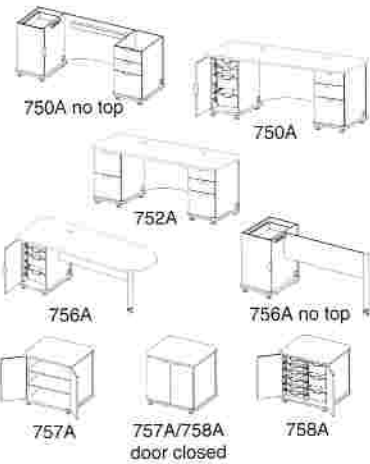

SPECIAL ALL MOULDED BLACK CENTER DRAWER.....\$105.00

EMPOWERED DESK SERIES

MODEL	DIMENSIONS (inches) (D x W x H)	3MM1
#750A	26x72x29H EMPOWERED DESK B/B/FL right, bins left.....	\$2100.00
#752A	26x72x29H EMPOWERED DESK F/FL-B/B/FL.....	\$2100.00
#756A	26x60x29H EMPOWERED DESK bins left	\$1710.00
#757A	26x31x29H STORAGE on (4) wheels (2) adjustable shelves & (2) locking doors.....	\$1095.00
#758A	26x31x29H STORAGE on (4) wheels (2) rows of bins & (2) doors.....	\$1395.00