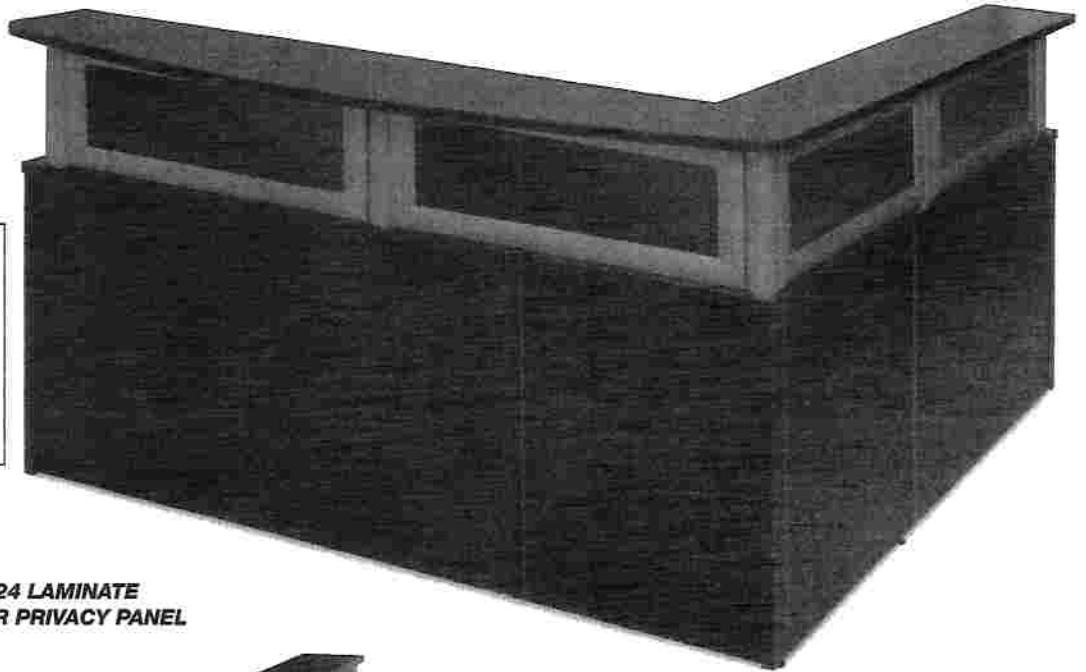

TRANSACTION SHELF OVER RETURN IS EXTRA (PRICED BY SQUARE FOOT)

RECEPTION DESK

with ALUMINUM-LOOK PRIVACY PANEL

3MM1
3 MILLIMETER
1" EDGE

#AGL
FROSTED GLASS with
ALUMINUM-LOOK FRAME 30"
(4 PIECES)

OR

#LPP
LAMINATE PRIVACY PANEL
12x30 (4 PIECES)