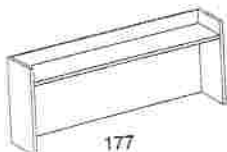

EXTENDED CORNER/ RETURN/ RISER HUTCH

3MM1
3 MILLIMETER
1" EDGE

3MM2
3 MILLIMETER
1" FLUTED EDGE

5800X

3204

177

MODEL	DIMENSIONS (inches) (D x W x H)	STE1	3MM2 3MM1	3MM5 3MM3
#5800X	24(L)x36(L)x72(R)x24(R)x29H EXTENDED CORNER B/B/FL (L or R)	\$1155.00	\$1380.00	\$1821.00
#3204X	24x36x29H (36" to 42") RETURN B/B/F (L or R)	\$570.00	\$792.00	\$960.00
#177	12x72x24H F4S BOOKCASE RISER HUTCH	\$447.00	\$522.00	N/A
PRICE AS SHOWN				
#5800X / 3204X / 177		\$2172.00	\$2694.00	