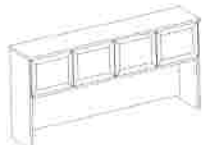

3MM1
3 MILLIMETER
1" EDGE

NY3M
3 MILLIMETER
ALUMINUM LOOK

570

244

5072H

5867

MODEL	DIMENSIONS (inches) (D x W x H)	NY3M
#3MM1-5867	24x25x65H WARDROBE / STORAGE F/FL..... ALL 1" MATERIAL	\$1584.00
#NY3M-244	24x72x29H 4-DOOR STORAGE w/lock.....	\$1683.00
#3MM1-5072H	15x72x36H HUTCH F4S without doors.....	\$639.00
#OPTION 29	Set of (4) aluminum-look doors for HUTCH.....	\$960.00
#3MM1-570	20x15½x27H B/B/FL MOBILE on wheels.....	\$513.00
#3MM1-TOP	24/30x72x1" CRESCENT TOP.....	\$435.00
#OPTION 26	2½" brushed chrome POST LEG (4-pces x \$60.00)....	\$240.00
PRICE AS SHOWN		
#5867 / 244 / 5072H / NY / 570 / TOP / PL4.....	(4-pce) (4-pce)	\$6054.00

EXECUTIVE FURNITURE

The Bow tops of these units are 2 inches thick and have a 3MM4 edge

281BT

279BTX

5732BT

5832BT

5830BT

MODEL	DIMENSIONS (inches) (D x W x H)	STE1	3MST2 3MST1	3MM2 3MM1	3MM5 3MM4 3MM3
#281BT	36/42x72x29H BOW TOP CREDENZA... DOUBLE PED B/B/F-B/B/FL	\$1398.00	\$1539.00	\$1776.00	\$1911.00
#279BTX	20/23x72x29H BOW TOP CREDENZA... DOUBLE PED F/F-B/B/FL	\$1239.00	\$1323.00	\$1521.00	\$1719.00
#5732BT	15x72x43H BOW TOP HUTCH F4S... w/DOORS/CUBBIES	\$1227.00	N/A	\$1422.00	\$1599.00
#5830BT	20/23x36x72H BOW TOP... 2-DRAWER LATERAL 2-DOOR STORAGE w/locks	\$1644.00	N/A	\$1782.00	\$1893.00
#5832BT	20/23x36x72H 2-DOOR STORAGE... w/BOW TOP & locks	\$1191.00	N/A	\$1326.00	\$1437.00