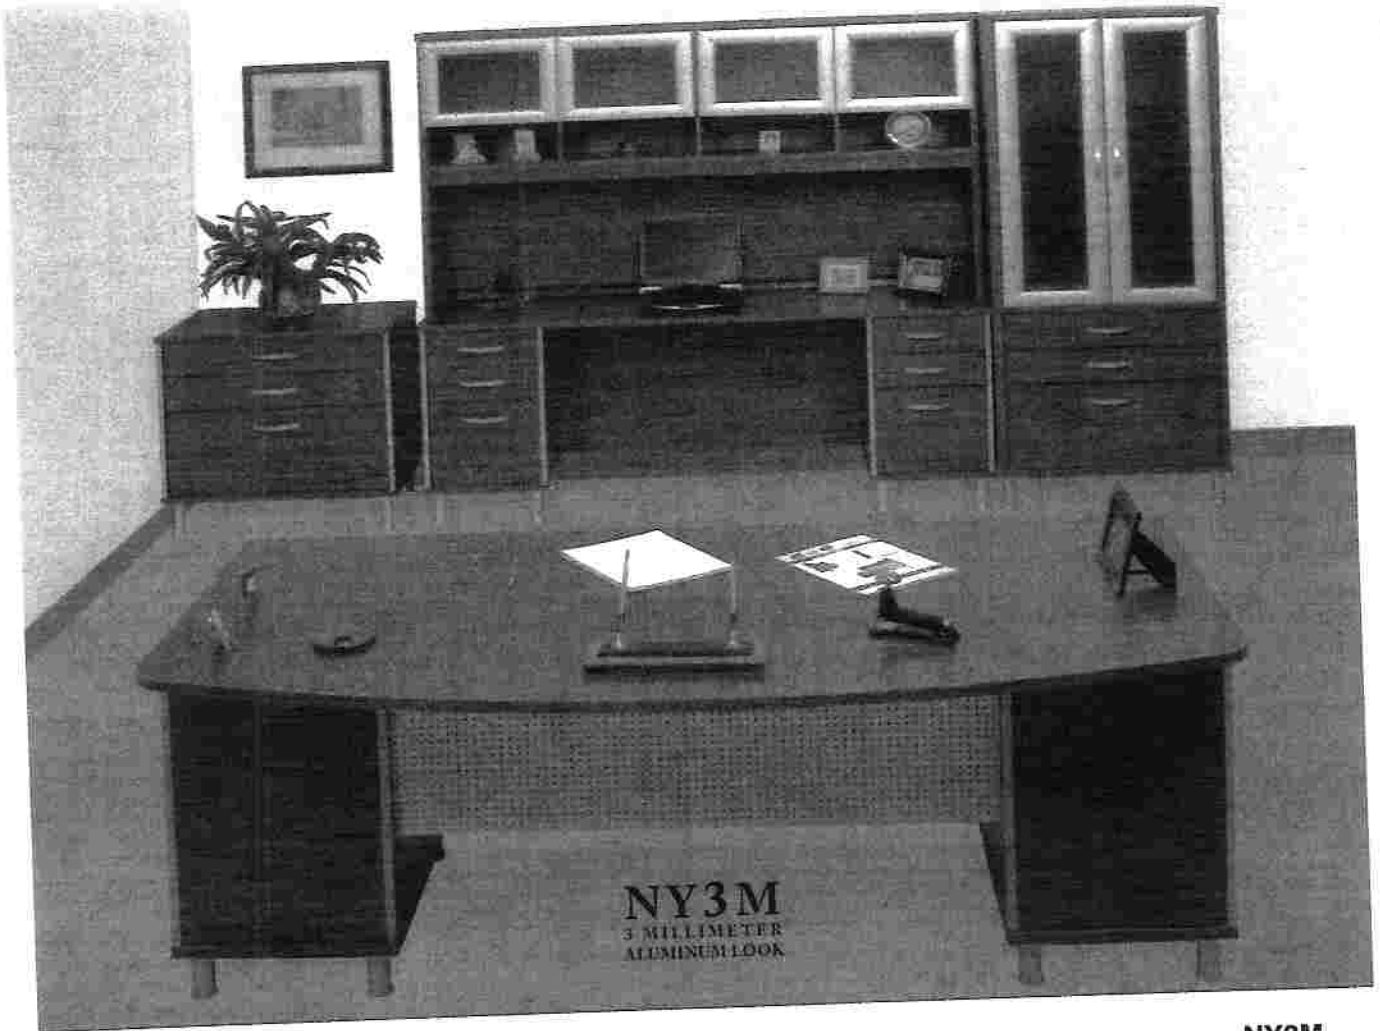

5825

5824X

5830

5732

MODEL	DIMENSIONS (inches) (D x W x H)	NY3M
#3MM1-5825	48/42x72x29H CURVE PENINSULA DESK.....	\$996.00
#NY3M-5824X	20x72x48x24x29H EXTENDED CORNER B/B/FL	\$1800.00
#NY3M-5732	15x72x43H ALUMINUM LOOK HUTCH FRAMED FROSTED GLASS DOORS	\$1941.00
PRICE AS SHOWN		
#5825 / 5824X / 5732.....		\$4737.00
#NY3M-5830	20x30x72H ALUMINUM LOOK 2-DOOR STORAGE... FRAMED FROSTED GLASS DOORS, B/B/L	\$2979.00
PRICE AS SHOWN		
#5825 / 5824X / 5732 / 5830.....		\$7716.00

ALUMINUM EDGE ON SIDE OF PEDESTAL IS AN OPTION AT NO CHARGE

All units are available in 25 colors including 2-tone & edge treatment

NEW YORKER'S SERIES

ALUMINUM LOOK EXECUTIVE OFFICE

MODEL	DIMENSIONS (inches) (D x W x H)	NY3M
#NY3M-274BT	30/36x72x29H BOW TOP DOUBLE PED DESK..... B/B/F-B/B/FL	\$2268.00
#OPTION 42	GRILL MODESTY.....	\$300.00
#NY3M-279	20x72x29H DOUBLE PED CREDENZA..... B/B/F-B/B/FL	\$1905.00
#NY3M-5732	15x72x43H HUTCH w/ALUMINUM LOOK..... FRAMED FROSTED GLASS DOORS	\$1941.00
PRICE AS SHOWN #274BT / 279 / 5732.....		\$6414.00
#NY3M-5830	20x30x72H B/B/L 2 -DOOR STORAGE ALUMINUM LOOK FRAMED FROSTED GLASS DOORS	\$2979.00
PRICE AS SHOWN #274BT / 279 / 5732 / 5830.....		\$9393.00
#NY3M-550	20x30x29H FREE STANDING PEDESTAL B/B/LL (F4S).....	\$1113.00