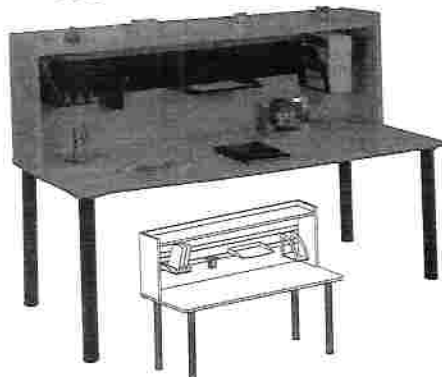

TOP/LEG WITH HUTCH & ORGANIZER OPTION