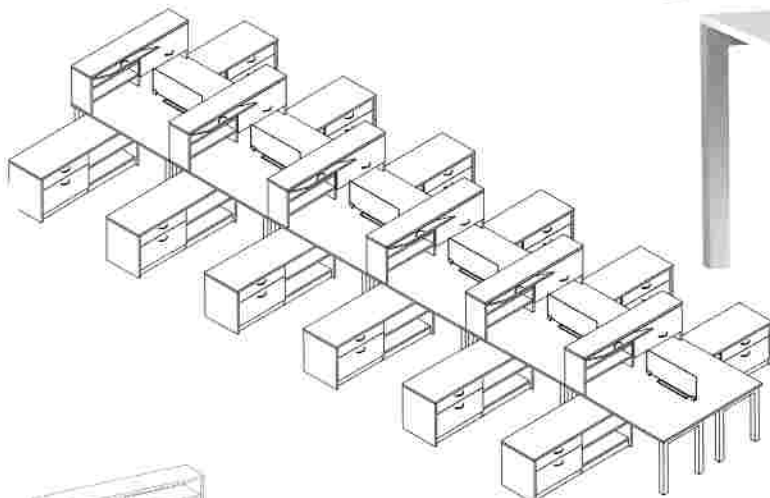

2-PERSON BENCHING WORK STATION

MODEL	DIMENSIONS (inches) (D x W x H)	STE1	3MM2 3MM1	3MM5 3MM4 3MM3
#705.5X5	60x60x1" or 1 5/8" or 2" TOP..... w/(2) 17" paper slot grommets	$636.00	$711.00	$1236.00
* OPT #PL7	2½" SQUARE 24" U-LEG (4 pces / $450.00 each)...	$1800.00	$1800.00	$1800.00
OPT #PG	FROSTED PLEXI-GLASS 12x48.....	$210.00	$210.00	$210.00
OPT #GS	PLEXI GLASS SUPPORT ($24.00 ea x 2)	$48.00	$48.00	$48.00
#178.60	20x60x20H RISER HUTCH, 2 shelves (L) & (R)...	$519.00	$603.00	$708.00
#585R	20x72x23H LOW CREDENZA B/L RIGHT-OPEN SHELF..	$897.00	$999.00	$1209.00
#585L	20x72x23H LOW CREDENZA B/L LEFT-OPEN SHELF...	$897.00	$999.00	$1209.00
2-PERSON STATION (PRICE AS SHOWN)				
705.5X5 / PL7 / PG / GS / 585 L / 585R.....		$5007.00	$5370.00	$6420.00

* SUBSTITUTE SINGLE #PL7 2½" SQUARE LEG for $120.00/each x 7 = $720.00