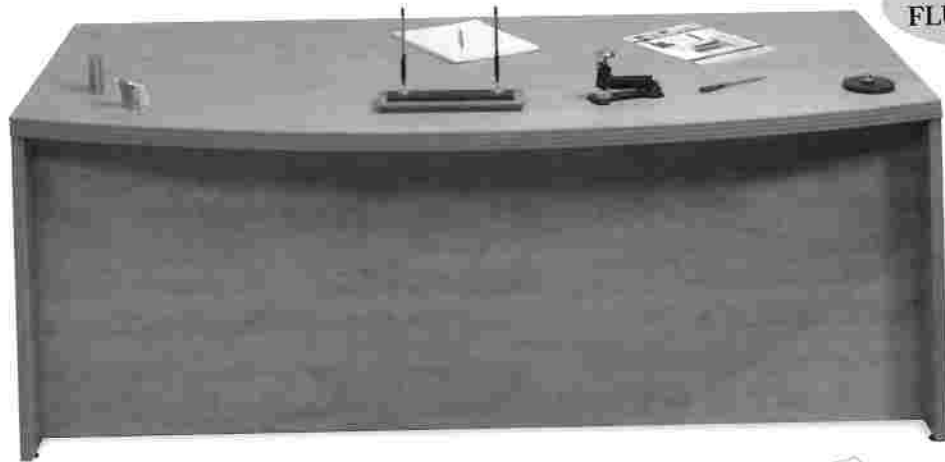

3MM5
3 MILLIMETER
15/8" FLUTED EDGE

MODEL	DIMENSIONS (inches) (D x W x H)	STE1	3MM2 3MM1	3MM5 3MM4 3MM3
#274BT	30/36x72x29H BOW TOP DOUBLE PED DESK B/B/F-B/B/FL	$1326.00	$1680.00	$1785.00
#298	20x72x29H CREDENZA B/B/F-DOOR-B/B/F	$1323.00	$1707.00	$1902.00
#299	15x72x43H 4-DOOR CLOSED HUTCH	$1545.00	$1716.00	$1893.00
#5830	20x36x72H (1" MATERIAL) 2-DRAWER LATERAL / 2-DOOR STORAGE w/LOCKS	$1464.00	$1602.00	$1713.00
#2072R	20x20x72H CORNER BOOKCASE	$714.00	$894.00	$936.00
PRICE AS SHOWN				
#274BT / 298 / 299 / 5830 / 2072R		$6372.00	$7599.00	$8229.00