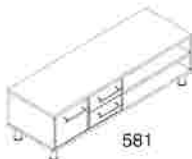

WORKSTATION

MODEL	DIMENSIONS (inches) (D x W x H)	3MM1	3MM4 3MM3
#705.5X9	60x108x1" or 1 5/8" or 2" TOP w/(2) 17" paper slot grommets.....	$1131.00.....	$2196.00
OPTION #PL7	2 1/2" SQUARE LEG (2 pces / $120.00 each).....	$240.00.....	$240.00
OPTION #PL7	2 1/2" 24" "U" SQUARE LEG (4 pces / $450.00 each).....	$1800.00.....	$1800.00
OPTION #PG	FROSTED PLEXI-GLASS 12x48 (2 pces / $210.00 each).....	$420.00.....	$420.00
OPTION #GS	GLASS SUPPORT (2 pces of plexi-glass/ $24.00 ea x 4)	$96.00.....	$96.00
PRICE AS SHOWN #705.5X9 / PL7 / PL7 / PG / GS.....		$3687.00.....	$4752.00
		(2-pces) (4-pces) (2-pces) (4-pces)	
OPTION#581	20x60x20H F4S F/B/B OPEN PED on 4" legs.....	$999.00.....	$1179.00
OPTION #C1	CUSHION 20x31 (GREEN / BLUE / BROWN).....	$270.00.....	$270.00
PRICE AS SHOWN #705.5X9 / PL7 / PL7 / PG / GS / 581 / C1.....		$8763.00.....	$10,548.00
		(2-pces) (4-pces) (2-pces) (4-pces) (4-pces) (4-pces)	
<u>OR</u>			
OPTION#580	20x15 1/2x20H F4S B/FL MOBILE PED on wheels with 10" handles....	$489.00.....	$540.00
OPTION #C2	CUSHION 20x15 1/2 (GREEN / BLUE / BROWN).....	$240.00.....	$240.00
PRICE AS SHOWN #705.5X9 / PL7 / PL7 / PG / GS / 580 / C2.....		$6603.00.....	$7872.00
		(2-pces) (4-pces) (2-pces) (4-pces) (4-pces) (4-pces)	

- CURVED END PANEL LIKE ON #700.48..... SEE PAGES 48 & 99
- 4 1/8" ROUND POWER BAR LIKE ON #700.48..... SEE PAGES 2 & 47

- OPTION 35 #PB2 POWER BAR 4 outlets, 1 RJ11 (phone)/1 RJ45 (data) jacks 10'ft. cord, surge protector = $240.00
- OPTION 54 #WH 2 3/4" WIRE HOLDER = $9.00 / linear ft.