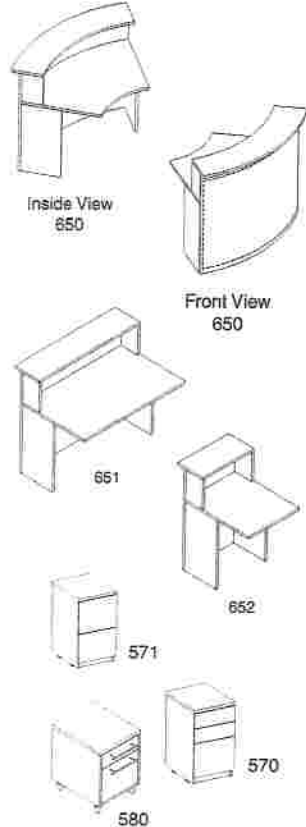

CIRCULAR RECEPTION

FAUX LEATHER BACK

MODEL	DIMENSIONS (inches) (D x W x H)	3MM1
#650	24x46x42H CIRCULAR RECEPTION DESK w/transaction shelf.....	\$2400.00
#650	24x46x42H CIRCULAR RECEPTION DESK w/transaction shelf.....	\$2400.00
#651	24x48x42H RECTANGULAR RECEPTION DESK w/transaction shelf.....	\$2100.00
#651	24x48x42H RECTANGULAR RECEPTION DESK w/transaction shelf.....	\$2100.00
PRICE AS SHOWN 650 / 650 / 651 / 651.....		\$9000.00
#650	24x46x42H CIRCULAR RECEPTION DESK w/transaction shelf.....	\$2400.00
#650	24x46x42H CIRCULAR RECEPTION DESK w/transaction shelf.....	\$2400.00
#652	24x24x42H RECTANGULAR RECEPTION DESK w/transaction shelf.....	\$1200.00
PRICE AS SHOWN 650 / 650 / 652.....		\$6000.00