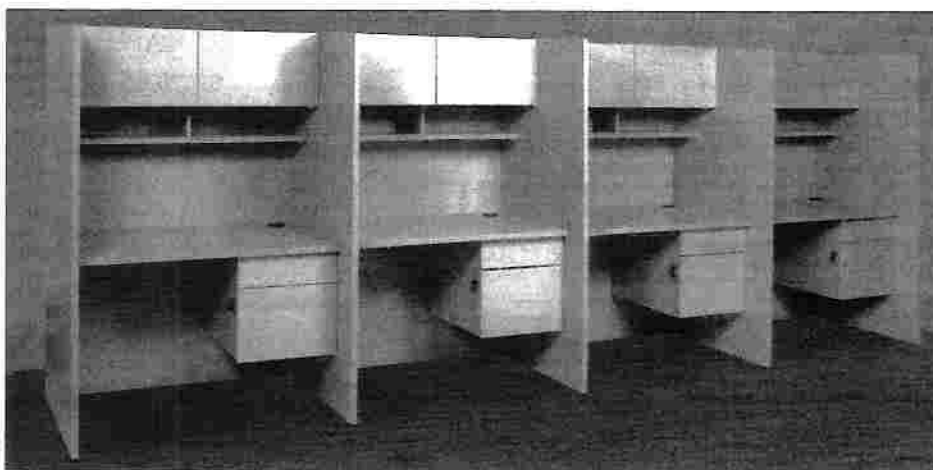

#615/189

#665C/189/24

#615 / 189 30x42x65H WORKSTATION DESK TOP 24" DEEP w/B/F PED	#665C / 189 / 24 30x42x65H B/F CU- BICLE w/TOP DOOR & CUBBY UNIT DESK TOP 24" DEEP	#665C / 189 / 24 30x42x65H B/F CU- BICLE w/TOP DOOR & CUBBY UNIT DESK TOP 24" DEEP	#665C / 189 / 24 30x42x65H B/F CU- BICLE w/TOP DOOR & CUBBY UNIT DESK TOP 24" DEEP

MODEL	DIMENSIONS (inches) (D x W x H)	STE1	3MM2 3MM1
#615/189	30x42x65H B/F WORKSTATION DESK TOP 30" DEEP	$1641.00	$1941.00
#665C/189/24	30x42x65H B/F CUBICLE w/TOP DOOR & CUBBY UNIT, DESK TOP 24" DEEP	$1416.00	$1605.00

PRICE AS SHOWN
#615/189 / 665C/189/24 ..... $5889.00 ..... $6756.00
(3-PIECES)