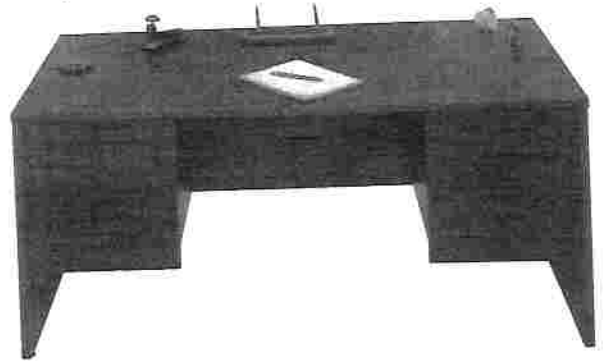

DOUBLE PEDESTAL DESK with CREDENZA and HUTCH