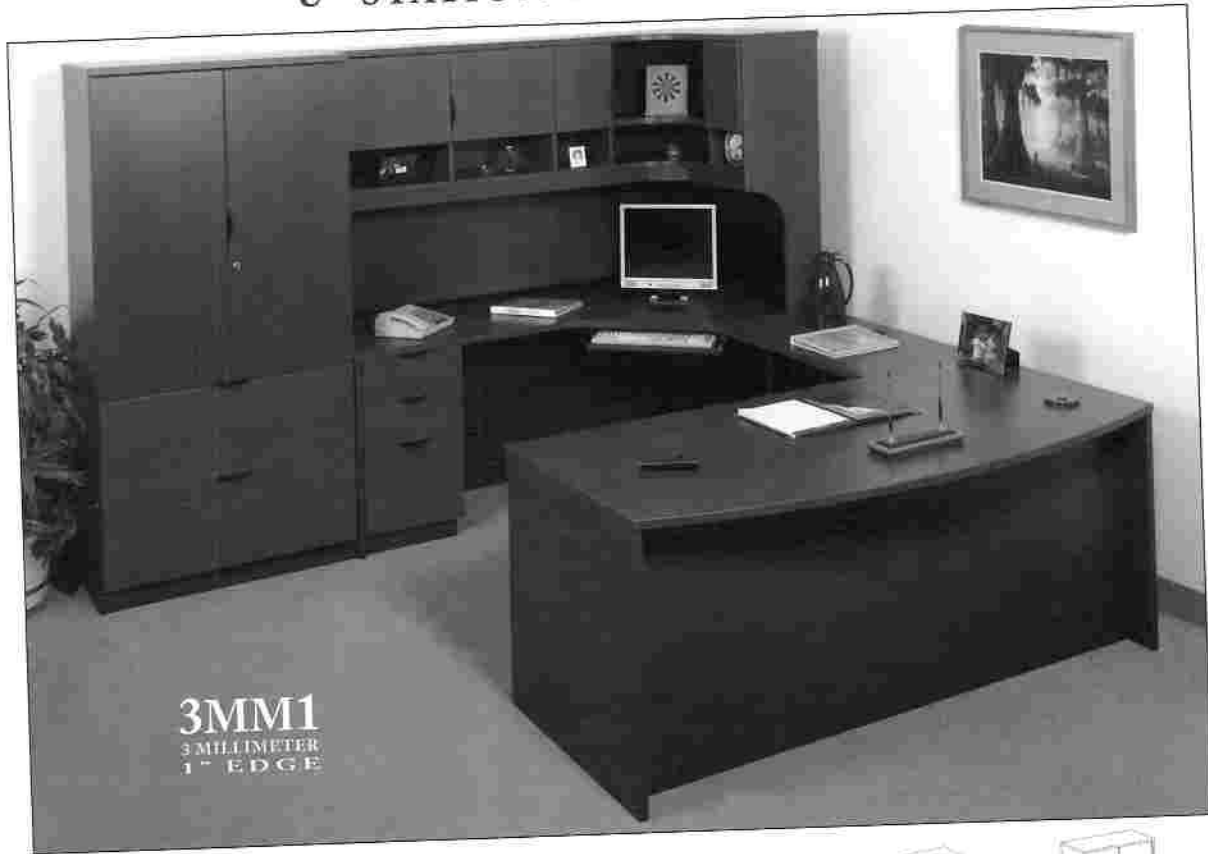

EXTENDED CORNER "U" STATION WITH BOW TOP

3MM1
3 MILLIMETER
1" EDGE

MODEL	DIMENSIONS (inches) (D x W x H)	STE1	3MST2 3MST1	3MM2 3MM1	3MM5 3MM4 3MM3
#239BT	30/36x72x29H B/B/FL (L) or (R) BOW TOP SINGLE PED DESK	$1068.00	$1203.00	$1341.00	$1581.00
#5003/4X	20x36 BRIDGE & MODESTY	$279.00	N/A	$345.00	$453.00
#5800 (L or R)	36(R)x72(L)x20x20x29H B/B/F EXTENDED CORNER (L) or (R)	$1155.00	$1269.00	$1380.00	$1821.00
#5745CT	36(L)x72(R)x15x15x43H HUTCH F4S with doors & cubbies ½ leg on right panel	$1434.00	N/A	$1818.00	$2202.00
#CT	½ LEG CURVE	$120.00	N/A	$120.00	$120.00
#5830	20x36x72H (1" MATERIAL) 2-DRAWER LATERAL 2-DOOR STORAGE w/lock	$1464.00	N/A	$1602.00	$1713.00
PRICE AS SHOWN					
#239BT / 5003/4X / 5800 / 5745CT / 5830		$5520.00	$6357.00	$6606.00	$7890.00
KEYBOARD SHOWN IS OPTION #10: ADD		$84.00	$105.00	$105.00	$105.00

• 2" TOP 3MM4 NOT AVAILABLE FOR EXTENDED CORNER UNITS & CORNER HUTCHES

OUTSIDE DOORS ON STORAGE UNITS IS OPTIONAL AT NO CHARGE.
INSIDE DOORS ARE STANDARD (see page 20 ←).