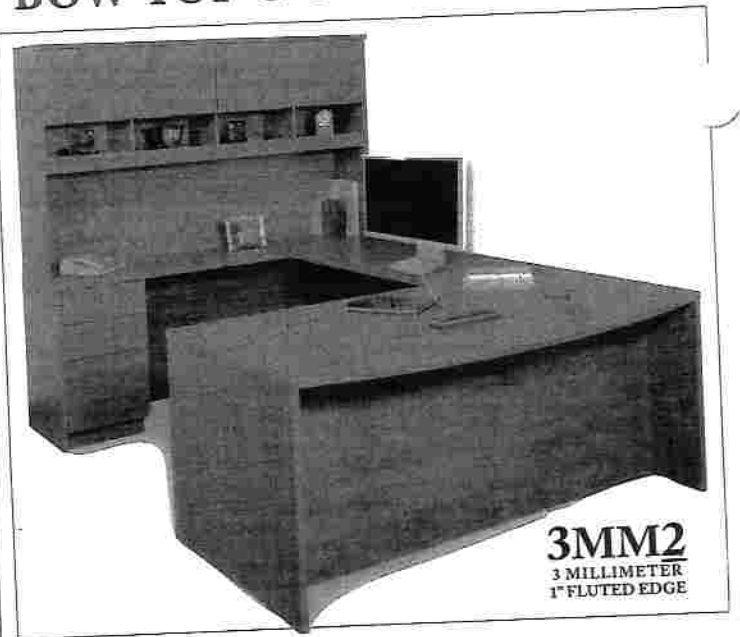

BOW TOP U-STATION

EXECUTIVE U-STATION

MODEL	DIMENSIONS (Inches) (D x W x H)	STE1	3MST2 3MST1	3MM2 3MM1	3MM5 3MM4 3MM3
#238	30x72x29H SINGLE PED DESK B/FL (L or R).....	$696.00	$774.00	$918.00	$1239.00
#5005/4	24x48 BRIDGE & MODESTY.....	$300.00	N/A	$357.00	$501.00
#218	20x72x29H SINGLE PED CREDENZA B/FL (L or R)....	$696.00	$774.00	$855.00	$1065.00
#5732	15x72x43H HUTCH F4S with doors & cubbies....	$1047.00	N/A	$1242.00	$1419.00
PRICE AS SHOWN					
#238 / 5005/4 / 218 / 5732.....		$2739.00	$3147.00	$3372.00	$4224.00

• FOR STE1 LINE, END PANELS ARE PACKED ON TOP OF DESK

BOW TOP U-STATION

#269BT	36/42x72x29H BOW TOP SINGLE PED DESK... B/B/FL (L or R)	$1152.00	$1260.00	$1449.00	$1701.00
#5005/4	24x48 BRIDGE & MODESTY.....	$300.00	N/A	$357.00	$501.00
#268	20x72x29H SINGLE PED CREDENZA B/B/FL (L or R).	$750.00	$831.00	$963.00	$1185.00
#5732	15x72x43H HUTCH F4S with doors & cubbies....	$1047.00	N/A	$1242.00	$1419.00
PRICE AS SHOWN					
#269BT / 5005/4 / 268 / 5732.....		$3249.00	$3690.00	$4011.00	$4806.00