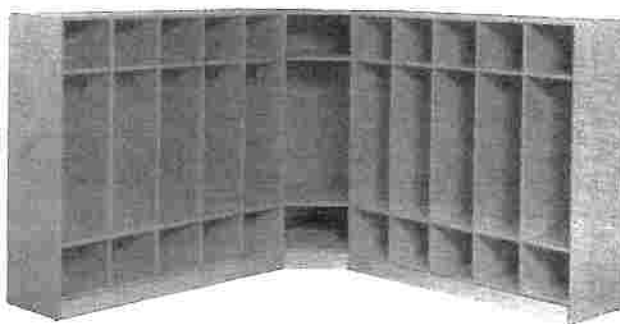

LOCKERS Fully assembled with Solid Back

MODEL

**DIMENSIONS (inches)
(D x W x H)**

3MM1

#592 (2-pces)

15x49x48H 5-COMPARTMENT w/2 double hooks per.....$1299.00
compartment, all 5/8" material w/solid back

#593

15x15x24x24x48H CORNER UNIT w/4 double hooks.....$897.00
all 5/8" material w/solid back

PRICE AS SHOWN

#592 / 592 / 593 .....$3495.00