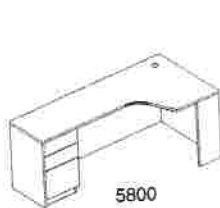

567

566

MODEL	DIMENSIONS (inches) (D x W x H)	STE1	3MM2 3MM1	3MM5 3MM3
#5822	40/24x66x29H CURVE PENINSULA with POST LEG	\$702.00.....	\$996.00.....	\$1386.00
#5824X	20(L)x72(L)x48(R)x24(R)x29H B/B/FL..... EXTENDED CORNER CURVE	\$1248.00.....	\$1566.00.....	\$2025.00
#5732	15x72x43H F4S HUTCH/DOORS/CUBBIES DOOR OPTION #8.....	\$1047.00..... \$120.00.....	\$1242.00..... \$120.00.....	\$1419.00 \$120.00
#5868	20x25x72H WARDROBE / STORAGE / F/FL..... ALL 1" MATERIAL	\$1416.00.....	\$1551.00.....	\$1620.00
PRICE AS SHOWN #5822 / 5824X / 5732 / 5868.....		\$4533.00.....	\$5475.00.....	\$6570.00
#566	20x36x43½H 3-DRAWER LATERAL.....	\$1125.00.....	\$1251.00.....	\$1413.00
#567	20x36x56H 4-DRAWER LATERAL.....	\$1503.00.....	\$1668.00.....	\$1782.00

2" TOP 3MM4 NOT AVAILABLE FOR EXTENDED CORNERS

EXTENDED CORNER/CORNER HUTCH

MODEL	DIMENSIONS (inches) (D x W x H)	STE1	3MM2 3MM1	3MM5 3MM3
#5800	36(L)x72(R)x20x20x29H EXTENDED CORNER B/B/FL (L or R)..	\$1155.00.....	\$1380.00.....	\$1821.00
#5745	36x72x15x15x43H CORNER HUTCH F4S..... w/ DOORS/CUBBIES (L or R)	\$1434.00.....	\$1818.00.....	\$2202.00
#5830	20x36x72H 2-DRAWER LATERAL/2-DOOR STORAGE, lock..	\$1464.00.....	\$1602.00.....	\$1713.00
PRICE AS SHOWN				
#5800 / 5745 / 5830.....		\$4053.00.....	\$4800.00.....	\$5736.00