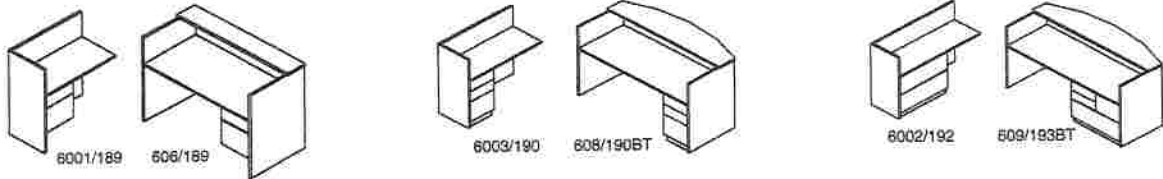

PRICE AS SHOWN

#608/190L / COUNTER / 5005 / 5004 / 277.72 / 5868 \$5973.00 \$6816.00

RECEPTION DESK

WITH 2" BOW TOP ON TRANSACTION SHELF

3MM3 3 MILLIMETER 15° EDGE
3MM4 3 MILLIMETER SCALLOPED EDGE
3MM5 3 MILLIMETER 15° BULGED EDGE