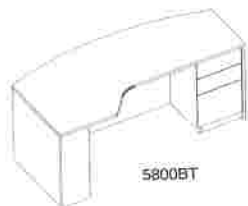

BOW TOP EXTENDED CORNER

with TRANSACTION SHELF on CHROME ANGULAR POST

5800BT