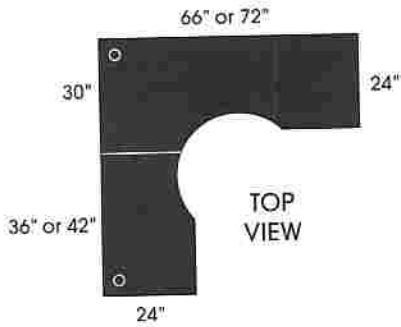

EXTENDED CORNER CURVE W/RETURN 2 SIZES - 66" & 72"

MODEL	DIMENSIONS (inches) (D x W x H)	STE1	3MST2 3MST1	3MM2 3MM1	3MM5 3MM3
#5810.66 *	24x66x30x24x29H EXTENDED CORNER CURVE B/FL	$921.00	$1053.00	$1146.00	$1479.00
#5810.72 **	24x72x30x24x29H EXTENDED CORNER CURVE B/FL	$945.00	$1086.00	$1182.00	$1515.00
#RE110.3 *	24x36x29H SHELL RETURN CURVE	$426.00	N/A	$486.00	$639.00
#RE110.4 **	24x42x29H SHELL RETURN CURVE	$453.00	N/A	$510.00	$663.00
* 66x66 TOTAL		$1347.00	$1539.00	$1632.00	$2118.00
** 72x72 TOTAL		$1398.00	$1596.00	$1692.00	$2178.00

• 2" TOPS 3MM4 ARE NOT AVAILABLE FOR EXTENDED CORNERS