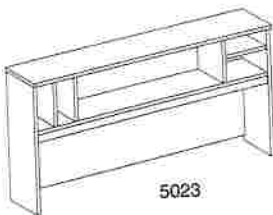

5810.66

5023