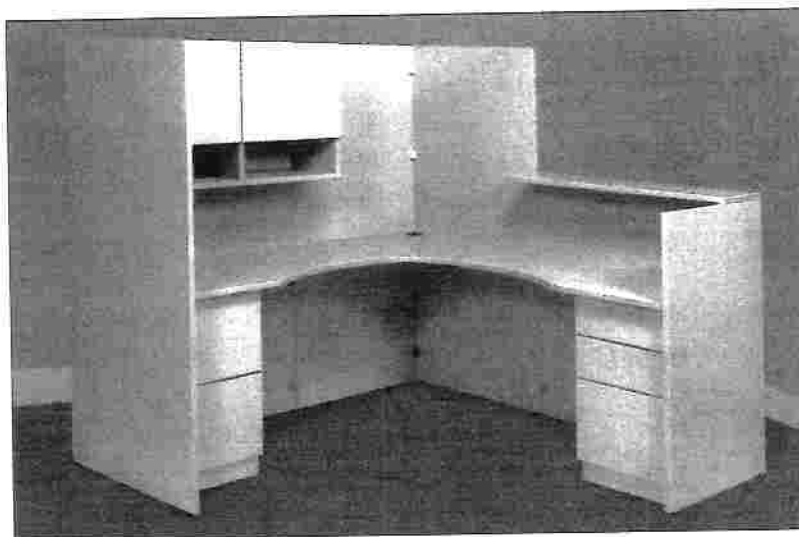

3-PIECE FULLY-ASSEMBLED 65" HIGH / 42" HIGH CUBICLE / RECEPTION DESK CUBICLE WITH A VIEW

665A

665C/191/24

6005.12/190/21

MODEL	DIMENSIONS (Inches) (D x W x H)	STE1	3MM2 3MM1
#665A	30x30x65H CORNER CUBICLE SHELL...	\$531.00.....	\$582.00
#665C/191/24	30x42x65H CUBICLE F/F LEFT w/TOP DOOR & CUBBY UNIT	\$1518.00.....	\$1725.00
#6005.12/190/21	30x42x42H RECEPTION RETURN B/B/F RIGHT w/SHELF	\$972.00.....	\$1188.00
PRICE AS SHOWN			
#665A / 665C/191/24 / 6005.12/190/21.....		\$3021.00.....	\$3495.00