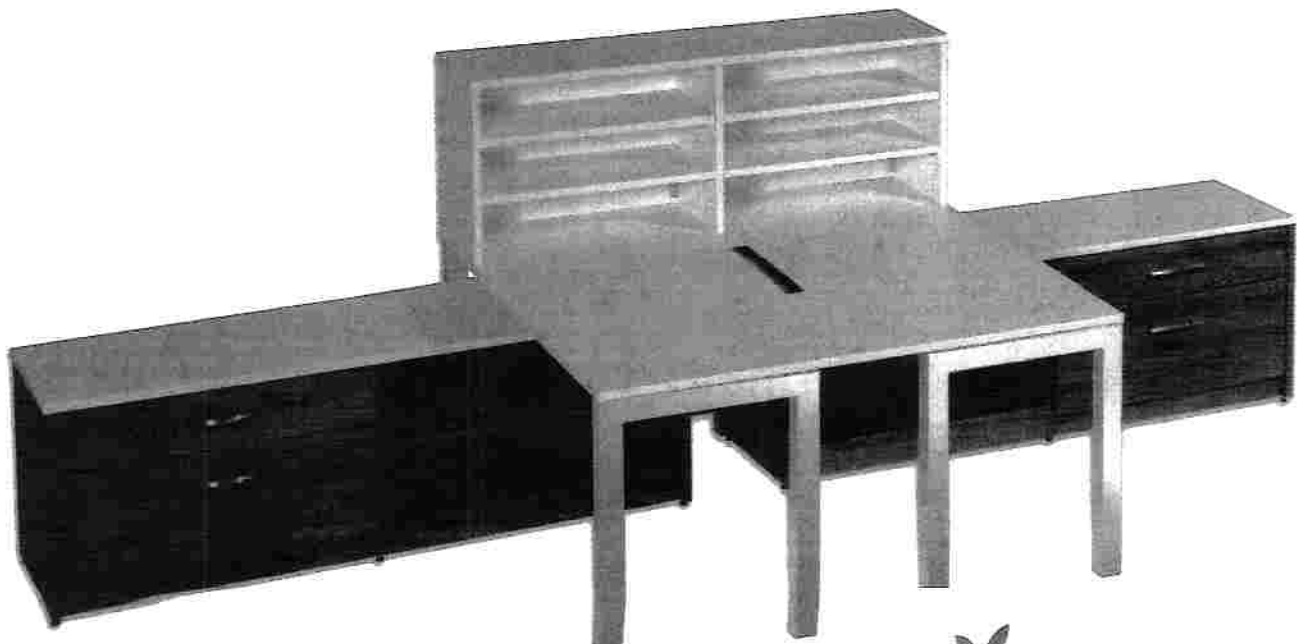

CUSTOM OFFICE FURNITURE COLLECTION

4 PERSON WORK STATION

3 or 4 DRAWER LATERAL

*These units are F4S
and can be used as a room divider*

VERTICAL FILES LETTER OR LEGAL

2 PERSON BENCHING STATION

<p>PRODUCT STE1</p>	<p>STE1-STRAIGHT EDGE (<i>Prefix STE1 before model #</i>) UNITS COME WITH A METAL EURO BOTTOM MOUNT SLIDE ON NYLON ROLLERS FOR BOX/DRAWER & A BALL BEARING FULL EXTENSION SLIDE FOR FILE DRAWER. DRAWERS ARE DOWELLED AND GLUED. PEDESTALS ARE 20" DEEP WITH A 3/4" MODESTY & ARE FULLY ASSEMBLED EXCEPT FOR SIDE PANELS WHICH ARE PACKED ON TOP OF DESKS WITH TOP & BOTTOM CORRUGATED CUPS STRAPPED.</p>
<p>PRODUCT 2MMP</p>	<p>PROMOTIONAL 2-MILLIMETER 1" EDGE (<i>Prefix 2MMP before model #</i>) UNITS HAVE 2MM EDGES ON ALL TOPS, DOORS, DRAWER FRONTS & EVERY VISIBLE SHELF. ALL DRAWERS COME WITH BALL BEARING FULL EXTENSION SLIDE. PEDESTALS ARE 20" DEEP & COME FULLY ASSEMBLED WITH 3/4" MODESTY & ARE PACKED WITH CORRUGATED AND STRAPPED.</p>
<p>PRODUCT 3MST1 or 3MST2</p>	<p>3MST-PROMOTIONAL 3 MILLIMETER 1" EDGE (<i>Prefix 3MST1 or 3MST2 before model #</i>) UNITS HAVE A 3MM1 EDGE OR 3MM2 FLUTED DESIGN EDGE ON ALL TOPS AND SIDES. PEDESTALS ARE BLACK WITH STE1 EDGE. DRAWERS ARE DOWELLED & GLUED. ALL DRAWERS COME WITH BALL BEARING FULL EXTENSION SLIDE. PEDESTALS ARE 20" DEEP & COME FULLY ASSEMBLED WITH 3/4" MODESTY & ARE PACKED WITH CORRUGATED AND STRAPPED.</p>
<p>PRODUCT 3MM1</p>	<p>3MM1-3 MILLIMETER 1" EDGE (<i>Prefix 3MM1 before model #</i>) UNITS HAVE 3MM EDGES ON ALL TOPS, DOORS, DRAWER FRONTS & EVERY VISIBLE SHELF. DRAWERS ARE DOWELLED & GLUED. ALL DRAWERS COME WITH UPGRADED BALL BEARING FULL EXTENSION SLIDE. PEDESTALS ARE 24" DEEP & COME WITH FULL MODESTY, FULLY ASSEMBLED, PACKED WITH CORRUGATED AND STRAPPED.</p>
<p>PRODUCT 3MM2</p>	<p>3MM2-3 MILLIMETER 1" FLUTED EDGE (<i>Prefix 3MM2 before model #</i>) FLUTED DESIGN EDGE ON TOP AND SIDE PANELS (1" ONLY). PEDESTAL SIZE & DRAWER SLIDE CONSTRUCTION & PACKAGING LIKE 3MM1 LINE.</p>
<p>PRODUCT 3MM3</p>	<p>3MM3-3 MILLIMETER 1 5/8" EDGE (<i>Prefix 3MM3 before model #</i>) 3MM 1 5/8" EDGE ON 1 5/8" TOPS ONLY. PEDESTAL SIZE & DRAWER SLIDE CONSTRUCTION & PACKAGING LIKE 3MM1 LINE.</p>
<p>PRODUCT 3MM4</p>	<p>3MM4-3 MILLIMETER 2" SCALLOPED EDGE (<i>Prefix 3MM4 before model #</i>) 3MM 2" SCALLOPED EDGING ON 2" TOPS ONLY WITH ROUNDED CORNERS. PEDESTAL SIZE & DRAWER SLIDE CONSTRUCTION & PACKAGING LIKE 3MM1 LINE.</p>
<p>PRODUCT 3MM5</p>	<p>3MM5-3 MILLIMETER 1 5/8" FLUTED EDGE (<i>Prefix 3MM5 before model #</i>) 3MM 1 5/8" FLUTED EDGE ON 1 5/8" TOPS ONLY. PEDESTAL SIZE & DRAWER SLIDE CONSTRUCTION & PACKAGING LIKE 3MM1 LINE.</p>
<p>PRODUCT NY3M</p>	<p>NY3M-3 MILLIMETER ALUMINUM LOOK (<i>Prefix NY3M before model #</i>) 3MM EDGE TOGETHER WITH ALUMINUM COLOR 3MM EDGE ON FRONT AND BACK OF PEDESTALS RAISED ON ALUMINUM LOOK 4" LEGS (4 LEGS PER PEDESTAL). PEDESTALS HAVE AN OPEN SPACE TOGETHER WITH A BOX FILE (OBF). DOORS COME WITH FROSTED GLASS SURROUNDED WITH AN ALUMINUM-LOOK FRAME. PEDESTAL SIZE & DRAWER SLIDE CONSTRUCTION & PACKAGING LIKE 3MM1 LINE.</p>
<p>PRODUCT MAN?</p>	<p>MAN?-3 MILLIMETER COMES IN 3MM1, 3MM2, 3MM3, 3MM4 OR 3MM5 EDGE (<i>Prefix MAN? before model #</i>) i.e (MAN1= 3MM1), (MAN2 = 3MM2), (MAN3 = 3MM3), (MAN4 = 3MM4) or (MAN5 = 3MM5) EDGE MAN? SERIES HAS ITS OWN DISTINCTIVE LOOK AND IS AVAILABLE WITH YOUR CHOICE OF MATERIALS PEDESTAL SIZE & DRAWER SLIDE CONSTRUCTION & PACKAGING LIKE 3MM1 LINE.</p>