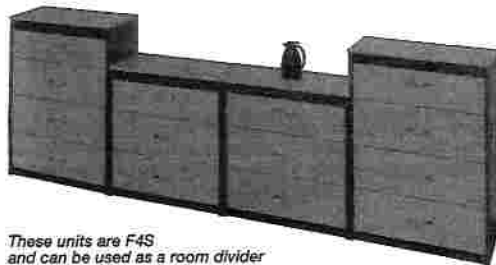

CUSTOM OFFICE FURNITURE COLLECTION

4 PERSON WORK STATION

3 or 4 DRAWER LATERAL

*These units are F4S
and can be used as a room divider*

VERTICAL FILES LETTER OR LEGAL

2 PERSON BENCHING STATION

<p>PRODUCT STE1</p>	<p>STE1-STRAIGHT EDGE (<i>Prefix STE1 before model #</i>) UNITS COME WITH A METAL EURO BOTTOM MOUNT SLIDE ON NYLON ROLLERS FOR BOX/DRAWER & A BALL BEARING FULL EXTENSION SLIDE FOR FILE DRAWER. DRAWERS ARE DOWELLED AND GLUED. PEDESTALS ARE 20" DEEP WITH A 3/4" MODESTY & ARE FULLY ASSEMBLED EXCEPT FOR SIDE PANELS WHICH ARE PACKED ON TOP OF DESKS WITH TOP & BOTTOM CORRUGATED CUPS STRAPPED.</p>
<p>PRODUCT 2MMP</p>	<p>PROMOTIONAL 2-MILLIMETER 1" EDGE (<i>Prefix 2MMP before model #</i>) UNITS HAVE 2MM EDGES ON ALL TOPS, DOORS, DRAWER FRONTS & EVERY VISIBLE SHELF. ALL DRAWERS COME WITH BALL BEARING FULL EXTENSION SLIDE. PEDESTALS ARE 20" DEEP & COME FULLY ASSEMBLED WITH 3/4" MODESTY & ARE PACKED WITH CORRUGATED AND STRAPPED.</p>
<p>PRODUCT 3MST1 or 3MST2</p>	<p>3MST-PROMOTIONAL 3 MILLIMETER 1" EDGE (<i>Prefix 3MST1 or 3MST2 before model #</i>) UNITS HAVE A 3MM1 EDGE OR 3MM2 FLUTED DESIGN EDGE ON ALL TOPS AND SIDES. PEDESTALS ARE BLACK WITH STE1 EDGE. DRAWERS ARE DOWELLED & GLUED. ALL DRAWERS COME WITH BALL BEARING FULL EXTENSION SLIDE. PEDESTALS ARE 20" DEEP & COME FULLY ASSEMBLED WITH 3/4" MODESTY & ARE PACKED WITH CORRUGATED AND STRAPPED.</p>
<p>PRODUCT 3MM1</p>	<p>3MM1-3 MILLIMETER 1" EDGE (<i>Prefix 3MM1 before model #</i>) UNITS HAVE 3MM EDGES ON ALL TOPS, DOORS, DRAWER FRONTS & EVERY VISIBLE SHELF. DRAWERS ARE DOWELLED & GLUED. ALL DRAWERS COME WITH UPGRADED BALL BEARING FULL EXTENSION SLIDE. PEDESTALS ARE 24" DEEP & COME WITH FULL MODESTY, FULLY ASSEMBLED, PACKED WITH CORRUGATED AND STRAPPED.</p>
<p>PRODUCT 3MM2</p>	<p>3MM2-3 MILLIMETER 1" FLUTED EDGE (<i>Prefix 3MM2 before model #</i>) FLUTED DESIGN EDGE ON TOP AND SIDE PANELS (1" ONLY). PEDESTAL SIZE & DRAWER SLIDE CONSTRUCTION & PACKAGING LIKE 3MM1 LINE.</p>
<p>PRODUCT 3MM3</p>	<p>3MM3-3 MILLIMETER 1 5/8" EDGE (<i>Prefix 3MM3 before model #</i>) 3MM 1 5/8" EDGE ON 1 5/8" TOPS ONLY. PEDESTAL SIZE & DRAWER SLIDE CONSTRUCTION & PACKAGING LIKE 3MM1 LINE.</p>
<p>PRODUCT 3MM4</p>	<p>3MM4-3 MILLIMETER 2" SCALLOPED EDGE (<i>Prefix 3MM4 before model #</i>) 3MM 2" SCALLOPED EDGING ON 2" TOPS ONLY WITH ROUNDED CORNERS. PEDESTAL SIZE & DRAWER SLIDE CONSTRUCTION & PACKAGING LIKE 3MM1 LINE.</p>
<p>PRODUCT 3MM5</p>	<p>3MM5-3 MILLIMETER 1 5/8" FLUTED EDGE (<i>Prefix 3MM5 before model #</i>) 3MM 1 5/8" FLUTED EDGE ON 1 5/8" TOPS ONLY. PEDESTAL SIZE & DRAWER SLIDE CONSTRUCTION & PACKAGING LIKE 3MM1 LINE.</p>
<p>PRODUCT NY3M</p>	<p>NY3M-3 MILLIMETER ALUMINUM LOOK (<i>Prefix NY3M before model #</i>) 3MM EDGE TOGETHER WITH ALUMINUM COLOR 3MM EDGE ON FRONT AND BACK OF PEDESTALS RAISED ON ALUMINUM LOOK 4" LEGS (4 LEGS PER PEDESTAL). PEDESTALS HAVE AN OPEN SPACE TOGETHER WITH A BOX FILE (OBF). DOORS COME WITH FROSTED GLASS SURROUNDED WITH AN ALUMINUM-LOOK FRAME. PEDESTAL SIZE & DRAWER SLIDE CONSTRUCTION & PACKAGING LIKE 3MM1 LINE.</p>
<p>PRODUCT MAN?</p>	<p>MAN?-3 MILLIMETER COMES IN 3MM1, 3MM2, 3MM3, 3MM4 OR 3MM5 EDGE (<i>Prefix MAN? before model #</i>) i.e (MAN1= 3MM1), (MAN2 = 3MM2), (MAN3 = 3MM3), (MAN4 = 3MM4) or (MAN5 = 3MM5) EDGE MAN? SERIES HAS ITS OWN DISTINCTIVE LOOK AND IS AVAILABLE WITH YOUR CHOICE OF MATERIALS PEDESTAL SIZE & DRAWER SLIDE CONSTRUCTION & PACKAGING LIKE 3MM1 LINE.</p>