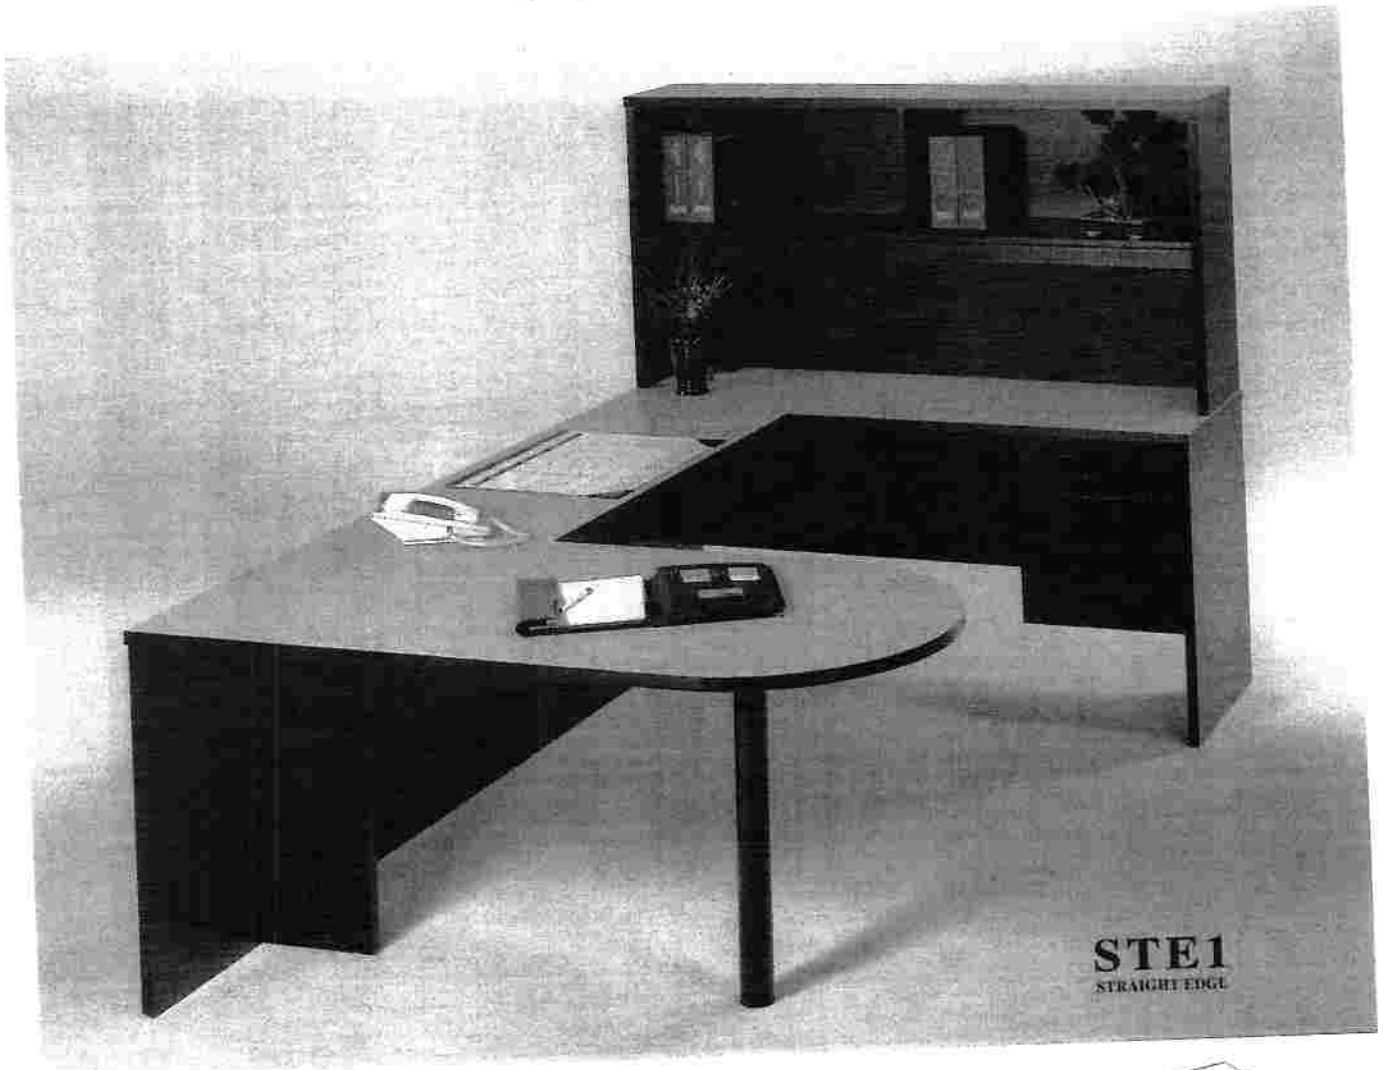

U-STATION

STE1
STRAIGHT EDGE

Full Modesty on 3MM
3/4" Modesty for STE1

MODEL	DIMENSIONS (inches) (D x W x H)	STE1	3MM2 3MM1	3MM5 3MM4 3MM3
#5000	30x60 D-TOP TABLE.....	$504.00.....	$630.00.....	$810.00
#5003/4	20x48 BRIDGE & MODESTY.....	$279.00.....	$345.00.....	$453.00
#216	20x60x29H SINGLE PED CREDENZA.. B/FL (L or R)	$615.00.....	$738.00.....	$888.00
#5002	12x60x31H F4S OPEN HUTCH.....	$393.00.....	$537.00.....	N/A.....
#5060	15x60x36H F4S OPEN HUTCH.....	($453.00).....	($561.00).....	($630.00)
PRICE AS SHOWN #5000 / 5003/4 / 216 / 5002.....		$1791.00.....	$2250.00.....	
PRICE AS SHOWN #5000 / 5003/4 / 216 / 5060.....				$2781.00

STE1 = 2 1/2" DIAMETER POST LEG   3MM = 6" DIAMETER POST LEG

FOR STE1 LINE, END PANELS ARE PACKED ON TOP OF DESK