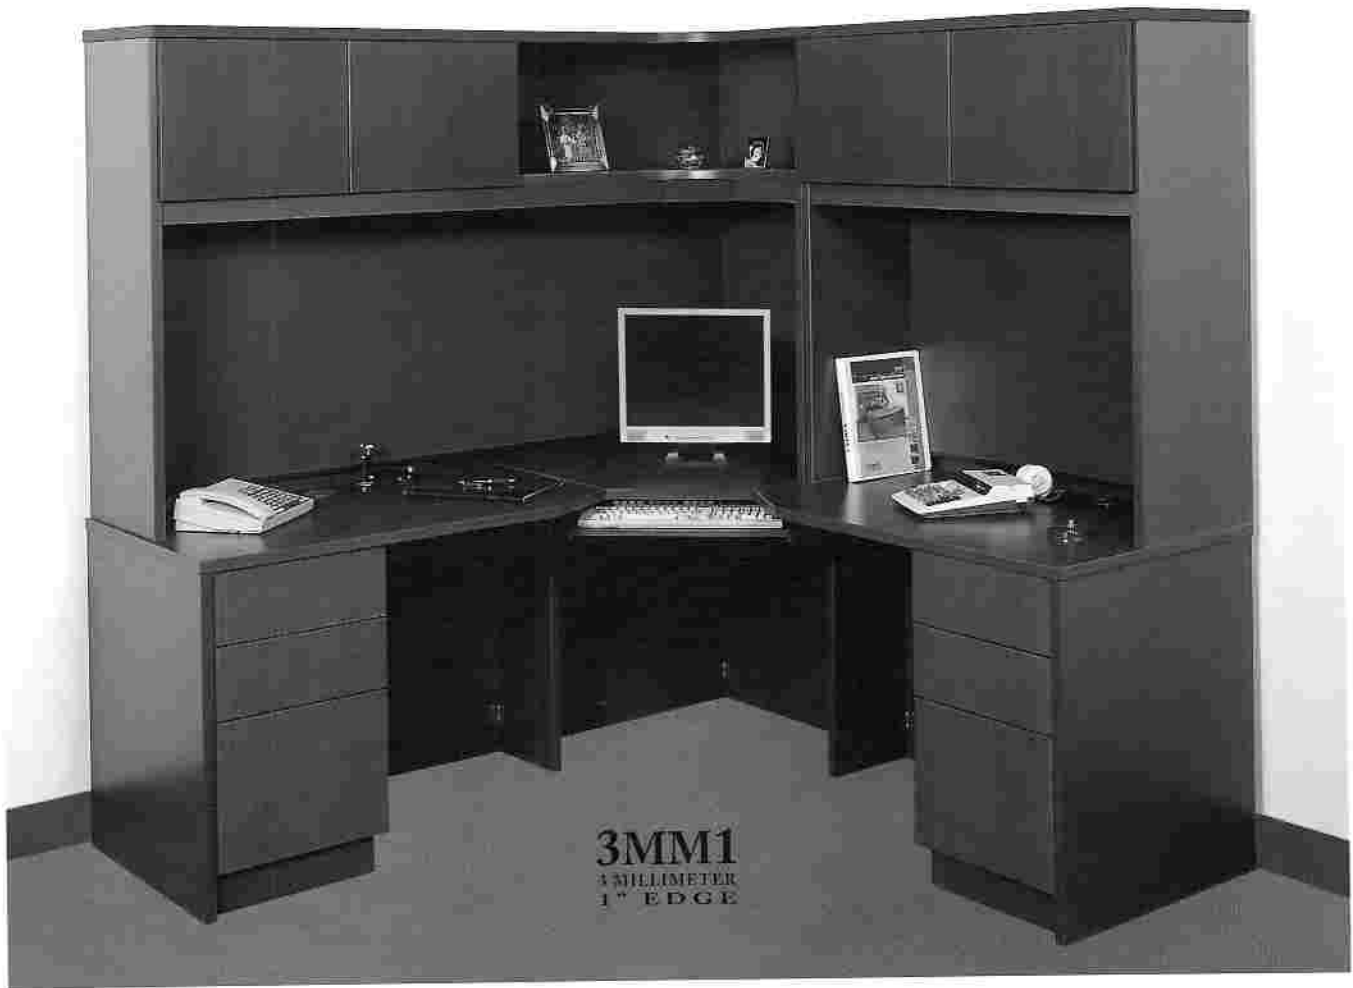

CORNER STATION

MODEL	DIMENSIONS (inches) (D x W x H)	STE1	3MM2 3MM1	3MM5 3MM3
#3205	30x30x20x20x29H CORNER UNIT.....	$474.00	$531.00	$666.00
#3204 (2 PCES)	24x42x43H RETURN B/B/F (L or R)..... 24" NOTCHED TO 20" (8x4")	$570.00	$792.00	$960.00
#5542	30x72x15x15x72H CORNER HUTCH F4S w/DOORS.....	$1155.00	$1446.00	$1830.00
#5561	15x42x43H HUTCH F4S w/DOORS.....	$636.00	$750.00	$867.00
PRICE AS SHOWN #3205 / 3204ER / 3204EL / 5542 / 5561.....		$3405.00	$4311.00	$5283.00

2" TOP 3MM4 NOT AVAILABLE FOR EXTENDED CORNER UNITS

ENSEMBLE AS SHOWN IS 72" X 72". COULD BE MADE 60" X 60"