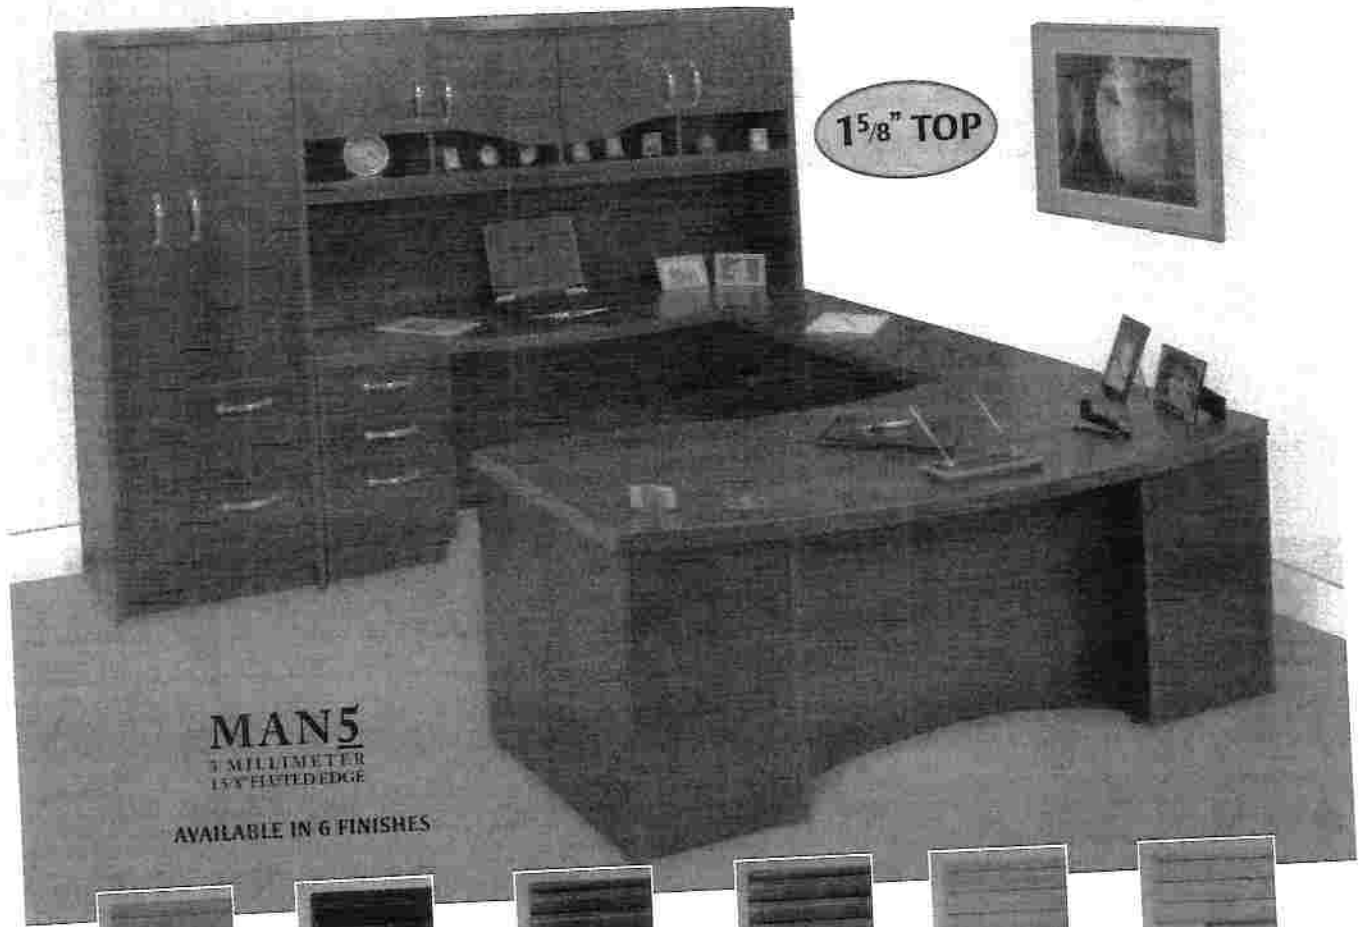

MANHATTAN SERIES

A DISTINCTIVE DESIGN

MAN5
3 MILLIMETER
1 5/8" FLUTED EDGE

AVAILABLE IN 6 FINISHES

MODEL	DIMENSIONS (Inches) (D x W x H)	3MM2 3MM1	MAN2 MAN1	3MM5 3MM4 3MM3	MAN5 MAN4 MAN3
#MAN?-239BT	30/36x72x29H BOW TOP B/B/FL.....		$1341.00.....		$1581.00
#3MM?-5003/4X	18x48 BRIDGE & MODESTY.....	$345.00.....		$453.00.....	
#MAN?-268BT	20/23x72x29H BOW TOP B/B/FL.....		$1143.00.....		$1365.00
#MAN?-5732BTDO	15/18x72x43H BOW TOP/DOORS/ CARRIES/DOOR OPTION #1.....		$1542.00.....		$1719.00
#3MM?-5868BT	20/23x25x72H F4S WARDROBE..... STORAGE F/FI (1" MATERIAL)	$1731.00.....		$1800.00.....	
PRICE AS SHOWN	#239BT / 5003/4X / 268BT / 5732BTDO / 5868BT.....	$6102.00.....		$6918.00.....