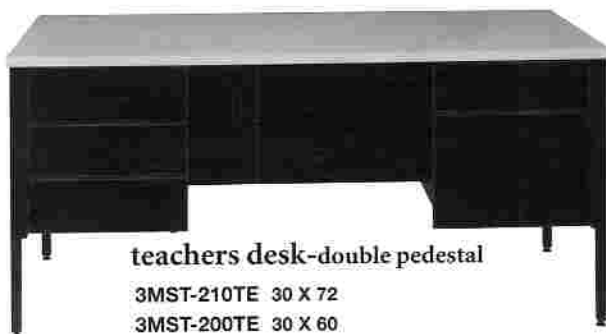

TEACHERS DESKS

teachers desk-double pedestal

3MST-210TE 30 X 72
3MST-200TE 30 X 60