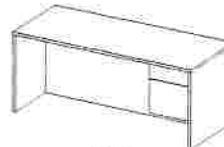

AGL

238

3/4 MODESTY STE1 & 3MST
FULL MODESTY 3MM1