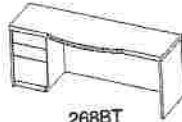

279BT

5732BTDO

5830BT

5832BT

MODEL	DIMENSIONS (inches) (D x W x H)	3MM2	MAN2	3MM5	MAN5
		3MM1	MAN1	3MM4	MAN4
				3MM3	MAN3
#MAN?-274BT	30/36x72x29H BOW TOP B/B/F-B/B/FL.....		\$1680.00		\$1785.00
#MAN?-279BT	20/23x72x29H BOW TOP B/B/F-B/B/FL.....		\$1521.00		\$1719.00
#MAN?-5732BTDO	15/18x72x43H BOW TOP HUTCH.....		\$1542.00		\$1719.00
	CUBBIES/DOOR OPTION #1.....			\$1893.00	
#3MM?-5830BT	20/23x36x72H BOW TOP.....	\$1782.00			
	2-DRAWER LATERAL/2-DOOR STORAGE.....			\$1437.00	
#3MM?-5832BT	20/23x36x72H BOW TOP.....	\$1326.00			
	2-DOOR STORAGE with lock.....				
PRICE AS SHOWN					
#274BT/279BT /5732BTDO/5830BT/5832BT.....		\$7851.00		\$8553.00	

OUTSIDE DOORS ON STORAGE UNITS IS OPTIONAL AT NO CHARGE.
INSIDE DOORS ARE STANDARD (see pages 17 & 20).

MANHATTAN SERIES

A DISTINCTIVE DESIGN

239BT

5003/4X

268BT

5732BTDO

274BT

279BT

MODEL	DIMENSIONS (inches) (D x W x H)	3MM2 3MM1	MAN2 MAN1	3MM5 3MM4 3MM3	MAN5 MAN4 MAN3
#MAN?-239BT	30/36x72x29H BOW TOP B/B/FL.....		\$1341.00.....		\$1581.00
#3MM?-5003/4X	18x48 BRIDGE & MODESTY.....	\$345.00.....		\$453.00.....	
#MAN?-268BT	20/23x72x29H BOW TOP B/B/FL.....		\$1143.00.....		\$1365.00
#MAN?-5732BTDO	15/18x72x43H BOW TOP/DOORS/ CUBBIES/DOOR OPTION #1.....		\$1542.00.....		\$1719.00
PRICE AS SHOWN #239BT / 5003/4X / 268BT / 5732BTDO.....			\$4371.00.....		\$5118.00
<hr/>					
#MAN?-274BT	30/36x72x29H BOW TOP B/B/F-B/B/FL.....		\$1680.00.....		\$1785.00
#MAN?-279BT	20/23x72x29H BOW TOP B/B/F-B/B/FL.....		\$1521.00.....		\$1719.00
PRICE AS SHOWN #274BT / 279BT.....			\$3201.00.....		\$3504.00