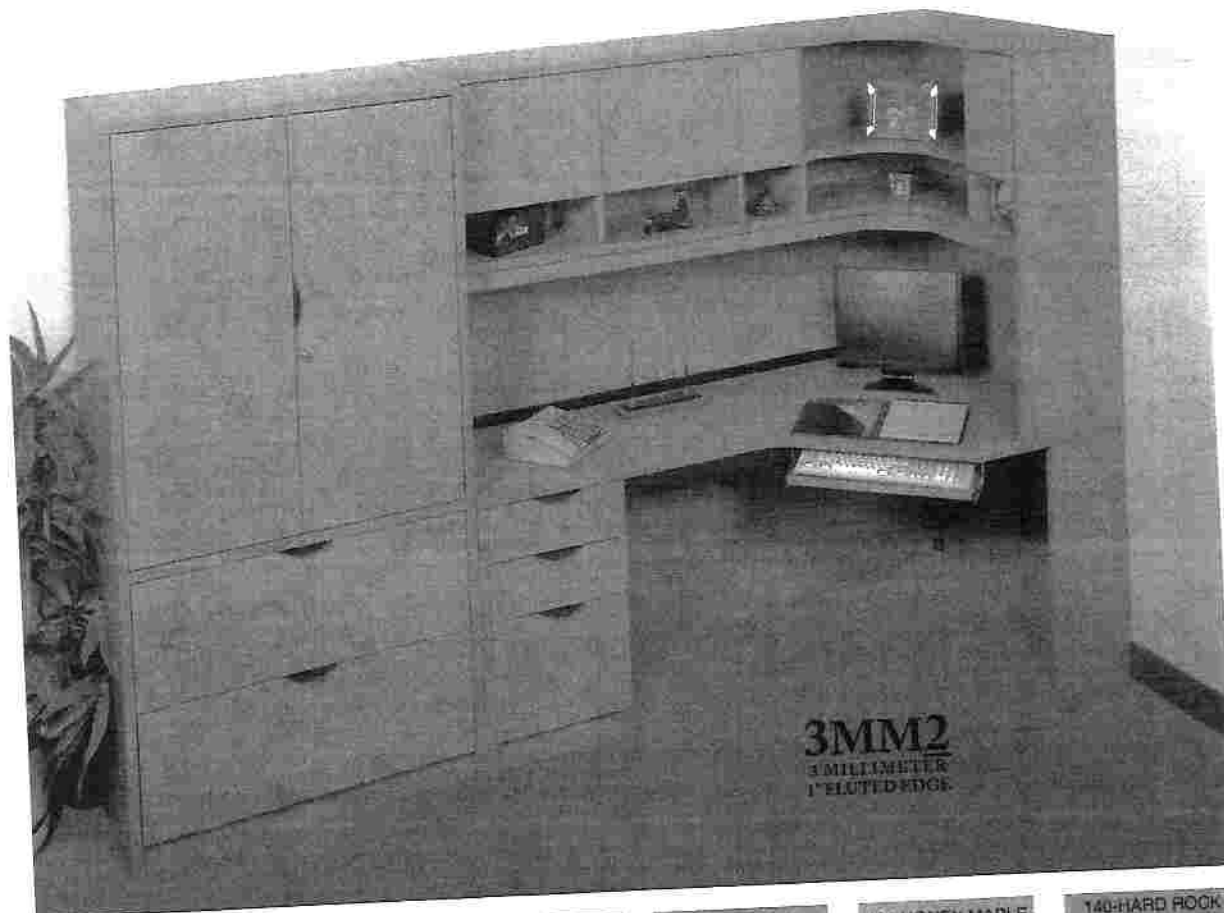

EXTENDED CORNER/CORNER HUTCH

MODEL	DIMENSIONS (inches) (D x W x H)	STE1	3MM2 3MM1	3MM5 3MM3
#5800	36(L)x72(R)x20x20x29H EXTENDED CORNER B/B/FL (L or R)..	$1155.00.....	$1380.00.....	$1821.00
#5745	36x72x15x15x43H CORNER HUTCH F4S..... w/ DOORS/CUBBIES (L or R)	$1434.00.....	$1818.00.....	$2202.00
#5830	20x36x72H 2-DRAWER LATERAL/2-DOOR STORAGE, lock..	$1464.00.....	$1602.00.....	$1713.00
PRICE AS SHOWN				
#5800 / 5745 / 5830.....		$4053.00.....	$4800.00.....	$5736.00

2" TOP 3MM4 NOT AVAILABLE FOR EXTENDED CORNER UNITS