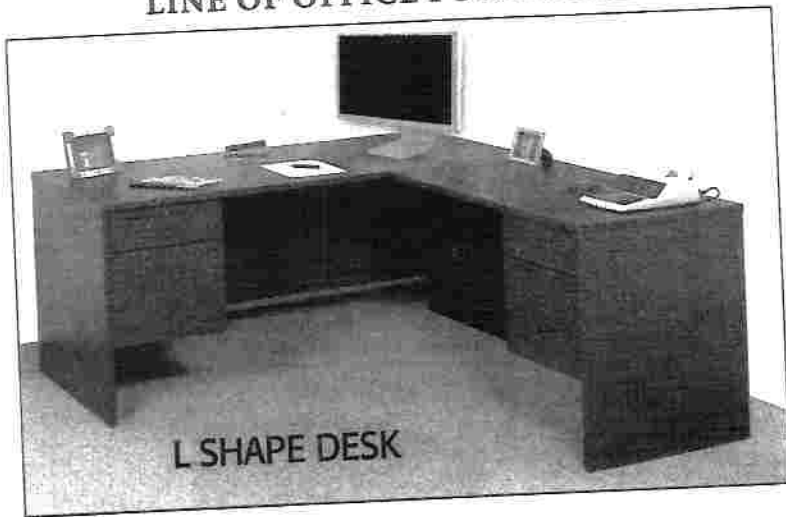

3MST PROMOTIONAL LINE OF OFFICE FURNITURE

L SHAPE DESK

MODEL	DIMENSIONS (inches) (D x W x H)	STE1	3MST2 3MST1	3MM2 3MM1	3MM5 3MM4 3MM3
#203	30x60x29H SINGLE PED DESK B/FL ... 20x40x29H (up to 48") B/F RETURN	$1011.00	$1179.00	$1383.00	($1791.00)
#204	30x66x29H SINGLE PED DESK B/FL ... 20x42x29H (up to 48") B/F RETURN	$1116.00	$1296.00	$1521.00	$1911.00
#200	30x60x29H DOUBLE PED DESK ... B/F-B/FL	$681.00	$804.00	$942.00	$1200.00
#201	20x60x29H SINGLE PED CREDENZA .. B/F-B/FL	$681.00	$804.00	$942.00	$1113.00
#5012	15x60x31H HUTCH F4S..... DOOR LEFT & RIGHT	$558.00	N/A	$696.00	NA
PRICE AS SHOWN.....		$1920.00	$2304.00	$2580.00	

- F4S = SOLID BACK FINISHED 4 SIDES
- USE OUR DOUBLE SIDED TAPE TO SECURE HUTCH TO DESK OR CREDENZA
- FOR STE1 LINE, END PANELS ARE PACKED ON TOP OF DESK