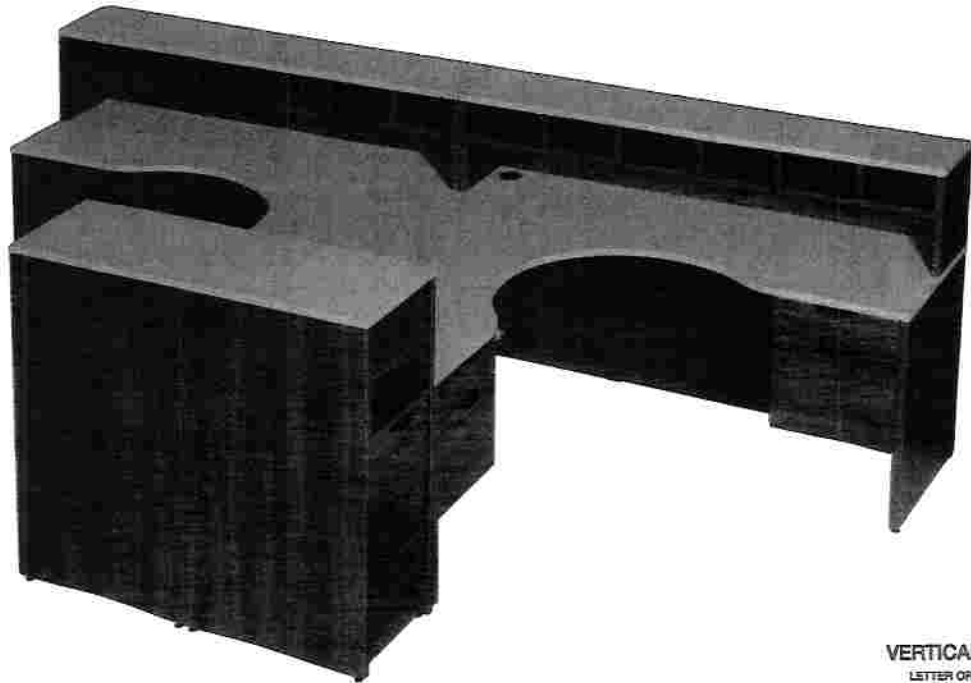

CUSTOM OFFICE FURNITURE COLLECTION

4 PERSON WORK STATION

3 or 4 DRAWER LATERAL

*These units are F4S
and can be used as a room divider*

VERTICAL FILES LETTER OR LEGAL

2 PERSON BENCHING STATION

<p>PRODUCT STE1</p>	<p>STE1-STRAIGHT EDGE (<i>Prefix STE1 before model #</i>) UNITS COME WITH A METAL EURO BOTTOM MOUNT SLIDE ON NYLON ROLLERS FOR BOX/DRAWER & A BALL BEARING FULL EXTENSION SLIDE FOR FILE DRAWER. DRAWERS ARE DOWELLED AND GLUED. PEDESTALS ARE 20" DEEP WITH A 3/4" MODESTY & ARE FULLY ASSEMBLED EXCEPT FOR SIDE PANELS WHICH ARE PACKED ON TOP OF DESKS WITH TOP & BOTTOM CORRUGATED CUPS STRAPPED.</p>
<p>PRODUCT 2MMP</p>	<p>PROMOTIONAL 2-MILLIMETER 1" EDGE (<i>Prefix 2MMP before model #</i>) UNITS HAVE 2MM EDGES ON ALL TOPS, DOORS, DRAWER FRONTS & EVERY VISIBLE SHELF. ALL DRAWERS COME WITH BALL BEARING FULL EXTENSION SLIDE. PEDESTALS ARE 20" DEEP & COME FULLY ASSEMBLED WITH 3/4" MODESTY & ARE PACKED WITH CORRUGATED AND STRAPPED.</p>
<p>PRODUCT 3MST1 or 3MST2</p>	<p>3MST-PROMOTIONAL 3 MILLIMETER 1" EDGE (<i>Prefix 3MST1 or 3MST2 before model #</i>) UNITS HAVE A 3MM1 EDGE OR 3MM2 FLUTED DESIGN EDGE ON ALL TOPS AND SIDES. PEDESTALS ARE BLACK WITH STE1 EDGE. DRAWERS ARE DOWELLED & GLUED. ALL DRAWERS COME WITH BALL BEARING FULL EXTENSION SLIDE. PEDESTALS ARE 20" DEEP & COME FULLY ASSEMBLED WITH 3/4" MODESTY & ARE PACKED WITH CORRUGATED AND STRAPPED.</p>
<p>PRODUCT 3MM1</p>	<p>3MM1-3 MILLIMETER 1" EDGE (<i>Prefix 3MM1 before model #</i>) UNITS HAVE 3MM EDGES ON ALL TOPS, DOORS, DRAWER FRONTS & EVERY VISIBLE SHELF. DRAWERS ARE DOWELLED & GLUED. ALL DRAWERS COME WITH UPGRADED BALL BEARING FULL EXTENSION SLIDE. PEDESTALS ARE 24" DEEP & COME WITH FULL MODESTY, FULLY ASSEMBLED, PACKED WITH CORRUGATED AND STRAPPED.</p>
<p>PRODUCT 3MM2</p>	<p>3MM2-3 MILLIMETER 1" FLUTED EDGE (<i>Prefix 3MM2 before model #</i>) FLUTED DESIGN EDGE ON TOP AND SIDE PANELS (1" ONLY). PEDESTAL SIZE & DRAWER SLIDE CONSTRUCTION & PACKAGING LIKE 3MM1 LINE.</p>
<p>PRODUCT 3MM3</p>	<p>3MM3-3 MILLIMETER 1 5/8" EDGE (<i>Prefix 3MM3 before model #</i>) 3MM 1 5/8" EDGE ON 1 5/8" TOPS ONLY. PEDESTAL SIZE & DRAWER SLIDE CONSTRUCTION & PACKAGING LIKE 3MM1 LINE.</p>
<p>PRODUCT 3MM4</p>	<p>3MM4-3 MILLIMETER 2" SCALLOPED EDGE (<i>Prefix 3MM4 before model #</i>) 3MM 2" SCALLOPED EDGING ON 2" TOPS ONLY WITH ROUNDED CORNERS. PEDESTAL SIZE & DRAWER SLIDE CONSTRUCTION & PACKAGING LIKE 3MM1 LINE.</p>
<p>PRODUCT 3MM5</p>	<p>3MM5-3 MILLIMETER 1 5/8" FLUTED EDGE (<i>Prefix 3MM5 before model #</i>) 3MM 1 5/8" FLUTED EDGE ON 1 5/8" TOPS ONLY. PEDESTAL SIZE & DRAWER SLIDE CONSTRUCTION & PACKAGING LIKE 3MM1 LINE.</p>
<p>PRODUCT NY3M</p>	<p>NY3M-3 MILLIMETER ALUMINUM LOOK (<i>Prefix NY3M before model #</i>) 3MM EDGE TOGETHER WITH ALUMINUM COLOR 3MM EDGE ON FRONT AND BACK OF PEDESTALS RAISED ON ALUMINUM LOOK 4" LEGS (4 LEGS PER PEDESTAL). PEDESTALS HAVE AN OPEN SPACE TOGETHER WITH A BOX FILE (OBF). DOORS COME WITH FROSTED GLASS SURROUNDED WITH AN ALUMINUM-LOOK FRAME. PEDESTAL SIZE & DRAWER SLIDE CONSTRUCTION & PACKAGING LIKE 3MM1 LINE.</p>
<p>PRODUCT MAN?</p>	<p>MAN?-3 MILLIMETER COMES IN 3MM1, 3MM2, 3MM3, 3MM4 OR 3MM5 EDGE (<i>Prefix MAN? before model #</i>) i.e (MAN1= 3MM1), (MAN2 = 3MM2), (MAN3 = 3MM3), (MAN4 = 3MM4) or (MAN5 = 3MM5) EDGE MAN? SERIES HAS ITS OWN DISTINCTIVE LOOK AND IS AVAILABLE WITH YOUR CHOICE OF MATERIALS PEDESTAL SIZE & DRAWER SLIDE CONSTRUCTION & PACKAGING LIKE 3MM1 LINE.</p>