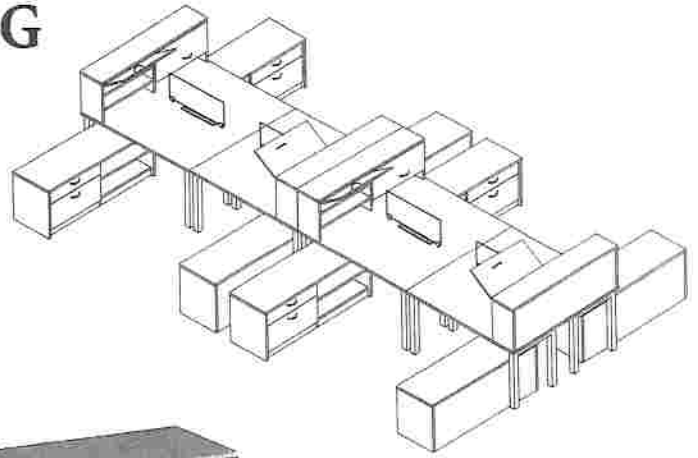

4-PERSON BENCHING WORK STATION

MODEL	DIMENSIONS (inches) (D x W x H)	STE1	3MM2 3MM1	3MM5 3MM4 3MM3
#705.5X5	60x60x1" or 1 5/8" or 2" TOP w/(2) 17" paper slot grommets	$636.00	$711.00	$1236.00
* OPT #PL7	2 " SQUARE 24" U-LEG (4 pces / $450.00 each)	$1800.00	$1800.00	$1800.00
OPT #PG	FROSTED PLEXI-GLASS 12x48	$210.00	$210.00	$210.00
OPT #GS	PLEXI GLASS SUPPORT ($24.00 ea x 2)	$48.00	$48.00	$48.00
#178.60	20x60x20H RISER HUTCH, 2 shelves (L) & (R)	$519.00	$603.00	$708.00
OPT #FD	FLIPPER DOOR ($510.00 ea x 2)	$1020.00	$1020.00	$1020.00
#585R	20x72x23H LOW CREDENZA B/L RIGHT-OPEN SHELF	$897.00	$999.00	$1209.00
#585L	20x72x23H LOW CREDENZA B/L LEFT-OPEN SHELF	$897.00	$999.00	$1209.00
2-PERSON STATION (PRICE AS SHOWN)				
705.5X5 / PL7 / PG / GS / 178.60 / FD / 585L / 585R		$6027.00	$6390.00	$7440.00
4-PERSON STATION (PRICE AS SHOWN)				
705.5X5 / PL7 / PG / GS / 178.60 / FD / 585L / 585R		$12054.00	$12780.00	$14880.00

* SUBSTITUTE SINGLE #PL7 2 " SQUARE LEG for $120.00/each x 7 = $720.00