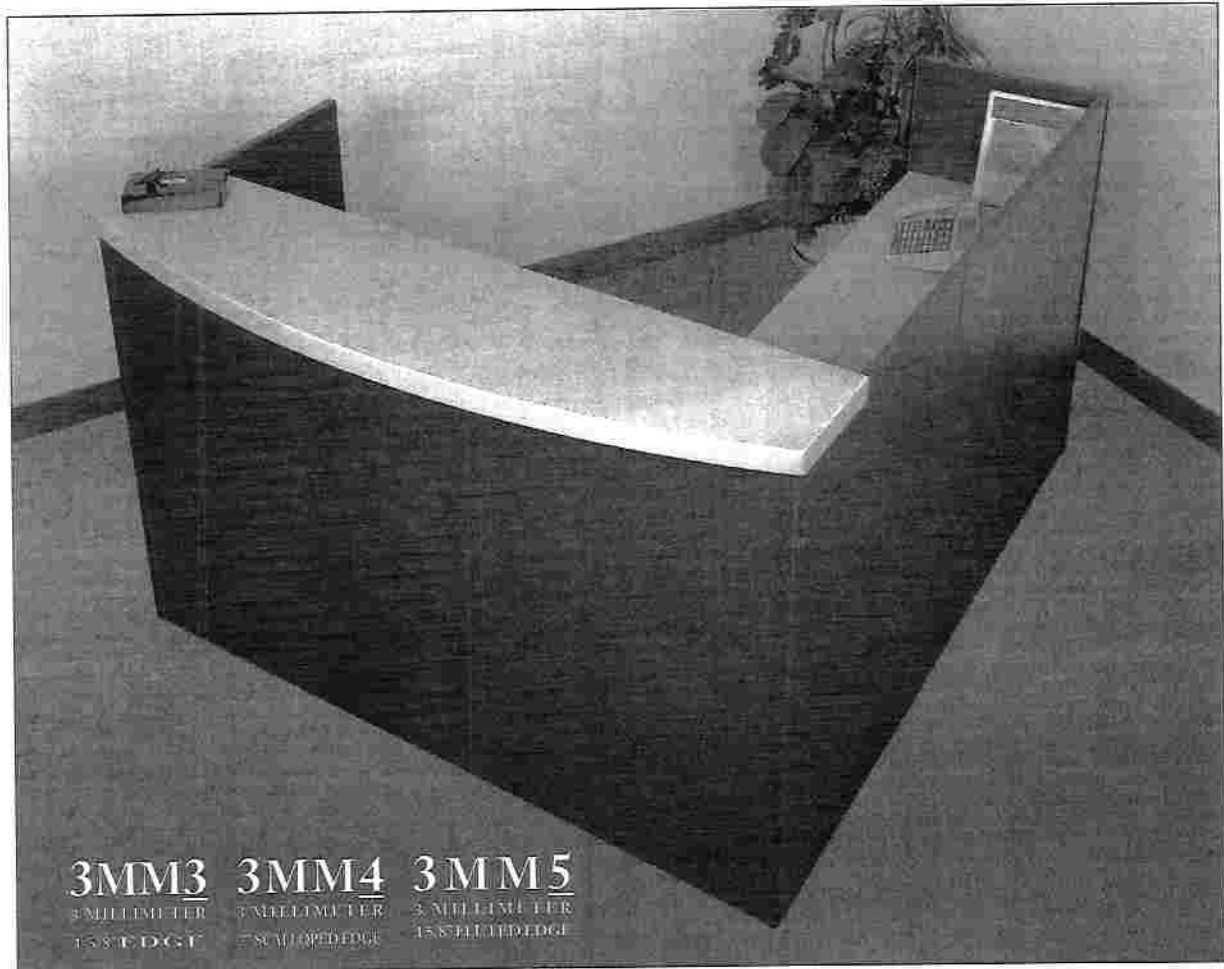

RECEPTION DESK

WITH 2" BOW TOP ON TRANSACTION SHELF

3MM3 3 MILLIMETER 15° EDGE
3MM4 3 MILLIMETER SCALLOPED EDGE
3MM5 3 MILLIMETER 15° BULGED EDGE