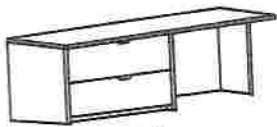

CORNER ENSEMBLE

251X

MODEL	DIMENSIONS (inches) (D x W x H)	STE1	3MM2 3MM1	3MM5 3MM3
#3205	20x30x20x20x29H CORNER UNIT	$474.00	$531.00	$666.00
#251X	20x72x29H 2-DRAWER 36" LATERAL SINGLE PED CREDENZA (L or R) w/lock ½ LEG RIGHT	$1080.00	$1269.00	$1515.00
#3201	20x40x29H (36" to 48") RETURN B/F (L or R)	$396.00	$582.00	$756.00
PRICE AS SHOWN				
#5800X / 3204X / 177		$1950.00	$2382.00	$2937.00

EXTENDED CORNER/ RETURN/ RISER HUTCH

3MM1
3 MILLIMETER
1" EDGE

3MM2
3 MILLIMETER
1" FLUTED EDGE

MODEL	DIMENSIONS (inches) (D x W x H)	STE1	3MM2 3MM1	3MM5 3MM3
#5800X	24(L)x36(L)x72(R)x24(R)x29H EXTENDED CORNER B/B/FL (L or R)	$1155.00	$1380.00	$1821.00
#3204X	24x36x29H (36" to 42") RETURN B/B/F (L or R)	$570.00	$792.00	$960.00
#177	12x72x24H F4S BOOKCASE RISER HUTCH	$447.00	$522.00	N/A
PRICE AS SHOWN				
#5800X / 3204X / 177		$2172.00	$2694.00	

2" TOP 3MM4 NOT AVAILABLE FOR EXTENDED CORNERS