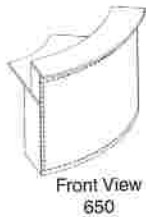

CIRCULAR RECEPTION

FAUX LEATHER BACK