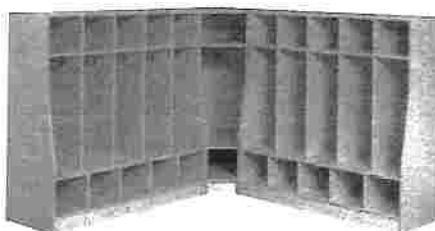

#593

15x15x24x24x48H CORNER UNIT w/4 double hooks.....\$897.00
all 5/8" material w/solid back

PRICE AS SHOWN

#592 / 592 / 593\$3495.00

LOCKERS with Deeper Base: Fully assembled with Solid Back

#594

#595

MODEL